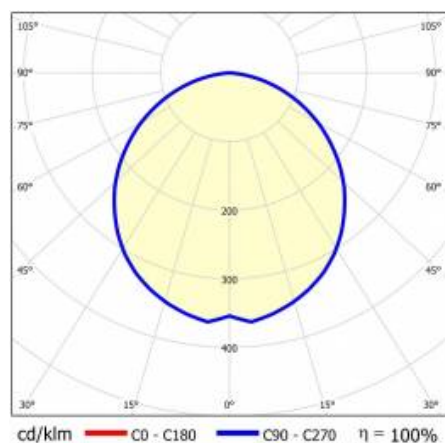

BARIS 52 LED Z 5623MM 9000LM 830 IP44 I CL. PLX WHITE 84W NO DIFFUSER

DETAILED CARD

TECHNICAL PARAMETERS TABLE

Index:	676192	Power factor:	0.97
EAN:	'5905963676192	Diffuser material:	PC
Rated power of the luminaire [W]:	84	Diffuser type:	OPAL
Luminous flux [lm]:	9000	Diffuser colour:	milky
Supply voltage [V]:	220 - 240	Material of the body:	aluminium
Frequency [Hz]:	50-60	Colour of the body:	white
Luminous efficacy [lm/W]:	108	Dimensions (H/W/T/S) [mm]:	69/52/5623
Energy efficiency class:	E	Ingress protection:	IP44
Electrical protection class:	I	Impact resistance:	IK03
Colour temperature [K]:	3000	Net weight [kg]:	8.430
Colour rendering index:	>80	Warranty [years]:	5
SDCM:	≤ 3	CE certificate:	231/2023
LED lifespan L70B50 [h]:	120 000	ENEC Certificate:	PL BBJ/006/2022/M1
LED lifespan L80B20 [h]:	75 000	PZH certificate:	B-BK-60112-0357/2023
LED lifespan L90B10 [h]:	36 000	Manual:	Download PDF

LIGHT CURVES