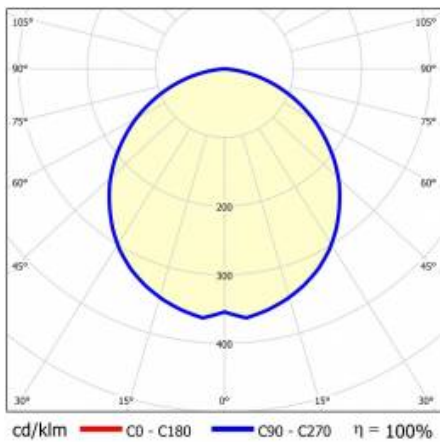

BARIS 52 LED Z 5623MM 8950LM 830 IP44 I CL. DALI PLX WHITE 84W NO DIFFUSER

DETAILED CARD

TECHNICAL PARAMETERS TABLE

Index:	461330	Power factor:	0.97
Rated power of the luminaire [W]:	84	Diffuser material:	PC
EAN:	'5905963461330	Colour of the body:	white
Colour temperature [K]:	3000	Diffuser colour:	milky
Luminous flux [lm]:	8950	DIMM DALI:	1
Diffuser type:	OPAL	Material of the body:	aluminium
Supply voltage [V]:	220 - 240	Dimensions (H/W/T/S) [mm]:	69/52/5623
Frequency [Hz]:	50-60	Ingress protection:	IP44
Luminous efficacy [lm/W]:	107	Mounting version:	suspended
Energy efficiency class:	E	Impact resistance:	IK03
Electrical protection class:	I	Net weight [kg]:	8.430
Colour rendering index:	>80	Warranty [years]:	5
SDCM:	≤ 3	CE certificate:	231/2023
LED lifespan L70B50 [h]:	120 000	ENEC Certificate:	PL BBJ/006/2022/M1
LED lifespan L80B20 [h]:	75 000	PZH certificate:	B-BK-60112-0357/2023
LED lifespan L90B10 [h]:	36 000	Manual:	Download PDF

LIGHT CURVES