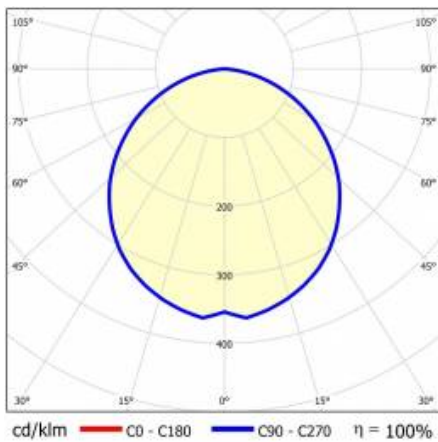

BARIS 52 LED Z 5623MM 8950LM 830 IP44 I CL. DALI PLX WHITE 84W NO DIFFUSER

DETAILED CARD

TECHNICAL PARAMETERS TABLE

Index:	461330	Power factor:	0.97
Rated power of the luminaire [W]:	84	Diffuser material:	PC
EAN:	'5905963461330	Colour of the body:	white
Colour temperature [K]:	3000	Diffuser colour:	milky
Luminous flux [lm]:	8950	DIMM DALI:	yes
Diffuser type:	OPAL	Material of the body:	aluminium
Supply voltage [V]:	220 - 240	Dimensions (H/W/T/S) [mm]:	69/52/5623
Frequency [Hz]:	50-60	Ingress protection:	IP44
Luminous efficacy [lm/W]:	107	Mounting version:	suspended
Energy efficiency class:	E	Impact resistance:	IK03
Electrical protection class:	I	Net weight [kg]:	8.430
Colour rendering index:	>80	Warranty [years]:	5
SDCM:	≤ 3	CE certificate:	231/2023
LED lifespan L70B50 [h]:	120 000	ENEC Certificate:	PL BBJ/006/2022/M1
LED lifespan L80B20 [h]:	75 000	PZH certificate:	B-BK-60112-0357/2023
LED lifespan L90B10 [h]:	36 000	Manual:	Download PDF

LIGHT CURVES