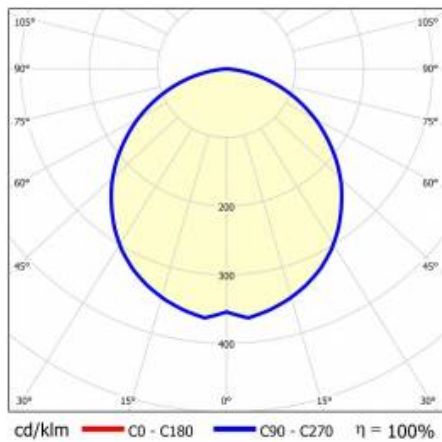

BARIS 52 LED Z 5623MM 8950LM 830 IP44 I CL. DALI PLX WHITE 84W NO DIFFUSER

DETAILED CARD

TECHNICAL PARAMETERS TABLE

Index:	461330	Diffuser material:	PC
EAN:	'5905963461330	Diffuser type:	OPAL
Rated power of the luminaire [W]:	84	Diffuser colour:	milky
Luminous flux [lm]:	8950	Material of the body:	aluminium
Supply voltage [V]:	220 - 240	Colour of the body:	white
Frequency [Hz]:	50-60	Dimensions (H/W/T/S) [mm]:	69/52/5623
Luminous efficacy [lm/W]:	107	Ingress protection:	IP44
Energy efficiency class:	E	Impact resistance:	IK03
Electrical protection class:	I	Net weight [kg]:	8.430
Colour temperature [K]:	3000	DIMM DALI:	yes
Colour rendering index:	>80	Warranty [years]:	5
SDCM:	≤ 3	CE certificate:	231/2023
LED lifespan L70B50 [h]:	120 000	ENEC Certificate:	PL BBJ/006/2022/M1
LED lifespan L80B20 [h]:	75 000	PZH certificate:	B-BK-60112-0357/2023
LED lifespan L90B10 [h]:	36 000	Manual:	Download PDF
Power factor:	0.97		

LIGHT CURVES