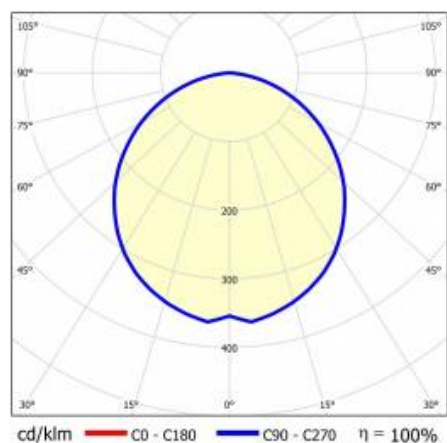

BARIS 52 LED Z 4783MM 7550LM 830 IP44 I CL. PLX BLACK 70W NO DIFFUSER

DETAILED CARD

TECHNICAL PARAMETERS TABLE

Index:	676642	Power factor:	0.97
EAN:	'5905963676642	Diffuser material:	PC
Rated power of the luminaire [W]:	70	Diffuser type:	OPAL
Luminous flux [lm]:	7550	Diffuser colour:	milky
Supply voltage [V]:	220 - 240	Material of the body:	aluminium
Frequency [Hz]:	50-60	Colour of the body:	black
Luminous efficacy [lm/W]:	108	Dimensions (H/W/T/S) [mm]:	69/52/4783
Energy efficiency class:	E	Ingress protection:	IP44
Electrical protection class:	I	Impact resistance:	IK03
Colour temperature [K]:	3000	Net weight [kg]:	7.170
Colour rendering index:	>80	Warranty [years]:	5
SDCM:	≤ 3	CE certificate:	34/2021
LED lifespan L70B50 [h]:	120 000	ENEC Certificate:	PL BBJ/006/2022/M1
LED lifespan L80B20 [h]:	75 000	PZH certificate:	B-BK-60112-0357/2023
LED lifespan L90B10 [h]:	36 000	Manual:	Download PDF

LIGHT CURVES