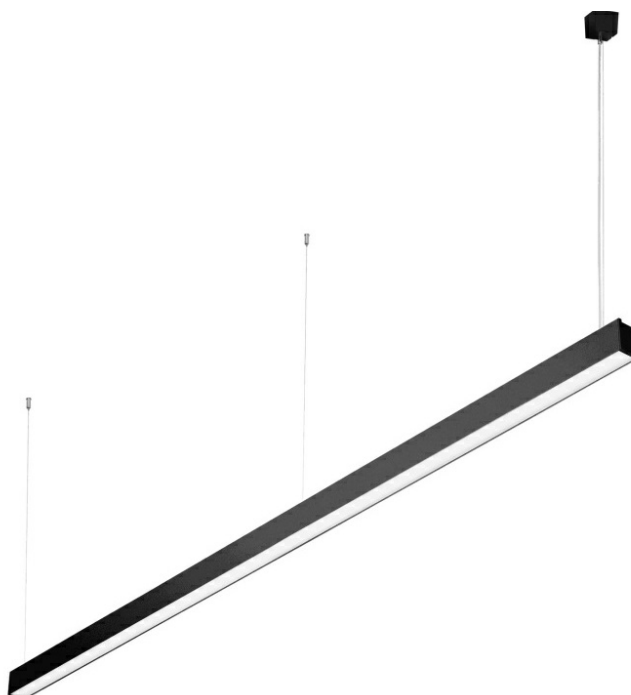

BARIS 52 LED Z 4783MM 7550LM 830 IP44 I CL. PLX BLACK 70W NO DIFFUSER

DETAILED CARD

TECHNICAL PARAMETERS

Index:	676642
Rated power of the luminaire [W]*:	70
Luminous flux [lm]*:	7550
Colour temperature [K]:	3000
Ingress protection:	IP44
Energy efficiency class:	E
Material of the body:	aluminium
Colour of the body:	black
Diffuser material:	PC

CHARACTERISTICS

Suspended or surface-mounted luminaire with classic proportions and modern design. The design of the luminaire allows you to create lines up to 6 meters long with no need to join the profile and up to 25 meters without diffuser joints. Straight connectors and luminous L, T, X, V-shaped bends allow you to create virtually unlimited sequences of straight lines, figures and patterns. The body of the luminaire consists of an anodised aluminium profile in grey or an aluminium profile painted in white or black (other colours available on request). Optical system in the form of a prismatic diffuser (PRM); of a dedicated, flexible opal diffuser that evenly illuminates the luminaire or with a raster that meets the stringent UGR <19 glare requirements. The luminaire's modularity and disassembly capabilities allow the replacement of electronic components such as the LED strip, power supply and the diffuser. The luminaire's profile is compatible with intelligent IOT modules, which also allows to optimise the provided level and amount of light, as well as the direct/indirect version that allows some of the light to be directed upwards to illuminate the ceiling.

APPLICATION

The luminaire is dedicated for indoor use. It is used as a main light source and is conducive to office work that requires eyesight concentration. Unique design, energy-saving LED modules and possible integration with external lighting control systems in the DALI standard make this luminaire suitable for use in modern A+ class office buildings, with particular emphasis on representative rooms, conference rooms, passageways and other places, where the IP44 class is required.

Attention: for surface mounted and suspended BARIS 52 LED luminaire (OPAL, PRM, UGR) it is necessary to order separately a diffuser (available as an accessory) with an appropriate length being the sum of all lines. Luminaire diffuser with a maximum length of 25m, available in 0.5m length increments, are cut to length by the contractor. Connectors (T, X, L, V) are fitted with OPAL diffuser. T, X, L, V connectors with diffusers UGR and PRM are available on request.