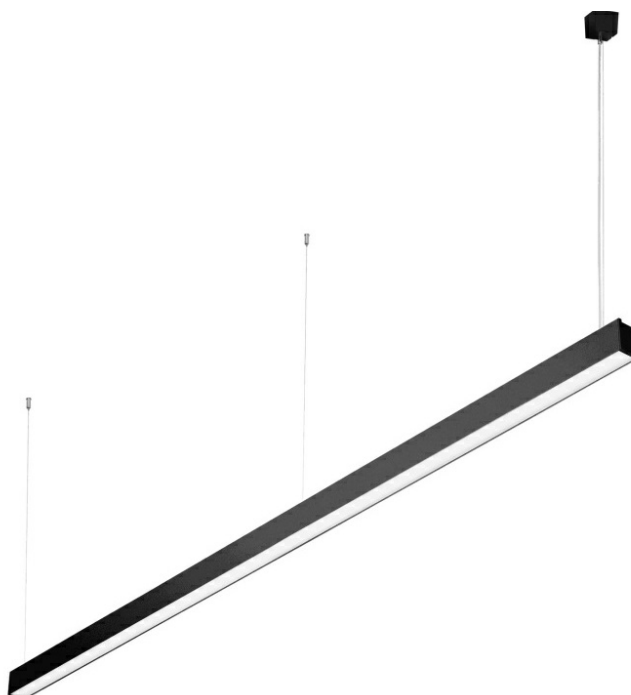

BARIS 52 LED Z 4783MM 7550LM 830 IP44 I CL. PLX BLACK 70W NO DIFFUSER

DETAILED CARD

TECHNICAL PARAMETERS

Index:	676642
Rated power of the luminaire [W]*:	70
Luminous flux [lm]*:	7550
Colour temperature [K]:	3000
Ingress protection:	IP44
Energy efficiency class:	E
Material of the body:	aluminium
Colour of the body:	black
Diffuser material:	PC

CHARACTERISTICS

Suspended or surface-mounted luminaire with classic proportions and modern design. The design of the luminaire allows you to create lines up to 6 meters long with no need to join the profile and up to 25 meters without diffuser joints. Straight connectors and luminous L, T, X, V-shaped bends allow you to create virtually unlimited sequences of straight lines, figures and patterns. The body of the luminaire consists of an anodised aluminium profile in grey or an aluminium profile painted in white or black (other colours available on request). Optical system in the form of a prismatic diffuser (PRM); of a dedicated, flexible opal diffuser that evenly illuminates the luminaire or with a raster that meets the stringent UGR <19 glare requirements. The luminaire's modularity and disassembly capabilities allow the replacement of electronic components such as the LED strip, power supply and the diffuser. The luminaire's profile is compatible with intelligent IOT modules, which also allows to optimise the provided level and amount of light, as well as the direct/indirect version that allows some of the light to be directed upwards to illuminate the ceiling.

Attention: for surface mounted and suspended BARIS 52 LED luminaire (OPAL, PRM, UGR) it is necessary to order separately a diffuser (available as an accessory) with an appropriate length being the sum of all lines. Luminaire diffuser with a maximum length of 25m, available in 0.5m length increments, are cut to length by the contractor. Connectors (T, X, L, V) are fitted with OPAL diffuser. T, X, L, V connectors with diffusers UGR and PRM are available on request.