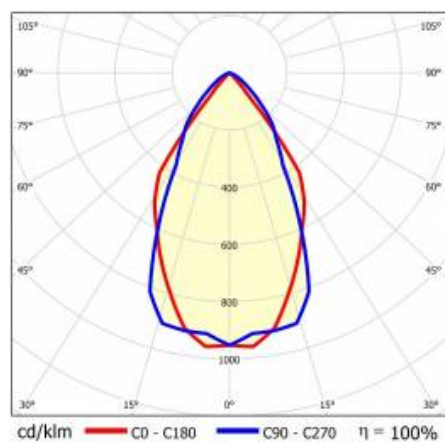

BARIS 52 LED Z 4503MM 6950LM 830 IP44 I CL. UGR BLACK 58W NO DIFFUSER

DETAILED CARD

TECHNICAL PARAMETERS TABLE

Index:	676666	Diffuser material:	PC
EAN:	'5905963676666	Diffuser type:	UGR
Rated power of the luminaire [W]:	58	Diffuser colour:	clear
Luminous flux [lm]:	6950	Optics:	raster
Supply voltage [V]:	220 - 240	Material of the body:	aluminium
Frequency [Hz]:	50-60	Colour of the body:	black
Luminous efficacy [lm/W]:	120	Dimensions (H/W/T/S) [mm]:	69/52/4503
Energy efficiency class:	D	Ingress protection:	IP44
Electrical protection class:	I	Impact resistance:	IK03
Colour temperature [K]:	3000	Net weight [kg]:	8.560
Colour rendering index:	>80	UGR (4H8H):	< 19
SDCM:	≤ 3	Warranty [years]:	5
LED lifespan L70B50 [h]:	120 000	CE certificate:	232/2023
LED lifespan L80B20 [h]:	75 000	ENEC Certificate:	PL BBJ/006/2022/M1
LED lifespan L90B10 [h]:	36 000	PZH certificate:	B-BK-60112-0357/2023
Power factor:	0.97	Manual:	Download PDF

LIGHT CURVES