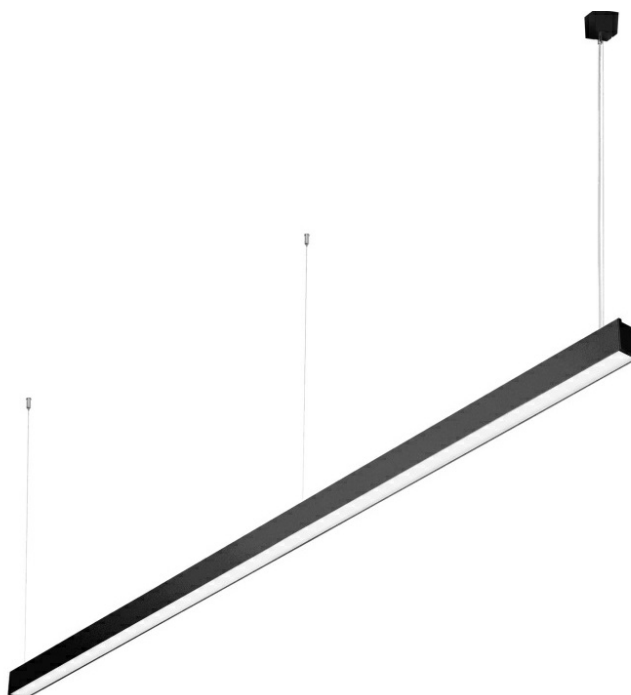

BARIS 52 LED Z 3663MM 5850LM 830 IP44 I CL. PLX BLACK 54W NO DIFFUSER

DETAILED CARD

TECHNICAL PARAMETERS

Index:	674587
Rated power of the luminaire [W]*:	54
Luminous flux [lm]*:	5850
Colour temperature [K]:	3000
Ingress protection:	IP44
Energy efficiency class:	E
Material of the body:	aluminium
Colour of the body:	black
Diffuser material:	PC

CHARACTERISTICS

Suspended or surface-mounted luminaire with classic proportions and modern design. The design of the luminaire allows you to create lines up to 6 meters long with no need to join the profile and up to 25 meters without diffuser joints. Straight connectors and luminous L, T, X, V-shaped bends allow you to create virtually unlimited sequences of straight lines, figures and patterns. The body of the luminaire consists of an anodised aluminium profile in grey or an aluminium profile painted in white or black (other colours available on request). Optical system in the form of a prismatic diffuser (PRM); of a dedicated, flexible opal diffuser that evenly illuminates the luminaire or with a raster that meets the stringent UGR <19 glare requirements. The luminaire's modularity and disassembly capabilities allow the replacement of electronic components such as the LED strip, power supply and the diffuser. The luminaire's profile is compatible with intelligent IOT modules, which also allows to optimise the provided level and amount of light, as well as the direct/indirect version that allows some of the light to be directed upwards to illuminate the ceiling.

Attention: for surface mounted and suspended BARIS 52 LED luminaire (OPAL, PRM, UGR) it is necessary to order separately a diffuser (available as an accessory) with an appropriate length being the sum of all lines. Luminaire diffuser with a maximum length of 25m, available in 0.5m length increments, are cut to length by the contractor. Connectors (T, X, L, V) are fitted with OPAL diffuser. T, X, L, V connectors with diffusers UGR and PRM are available on request.