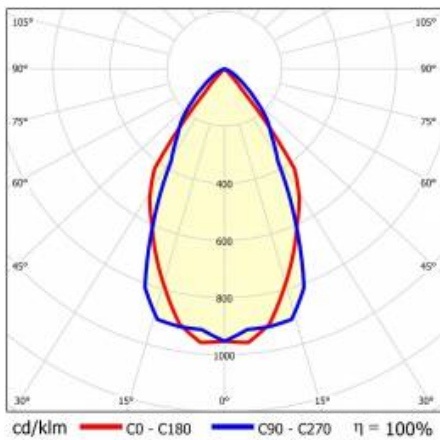

BARIS 52 LED Z 3523MM 8450LM 830 IP44 I CL. UGR ANODE 71W NO DIFFUSER

DETAILED CARD

TECHNICAL PARAMETERS TABLE

Index:	448522	Diffuser material:	PC
EAN:	'5905963448522	Diffuser type:	UGR
Rated power of the luminaire [W]:	71	Diffuser colour:	clear
Luminous flux [lm]:	8450	Optics:	raster
Supply voltage [V]:	220 - 240	Material of the body:	aluminium
Frequency [Hz]:	50-60	Colour of the body:	grey
Luminous efficacy [lm/W]:	119	Dimensions (H/W/T/S) [mm]:	69/52/3523
Energy efficiency class:	D	Ingress protection:	IP44
Electrical protection class:	I	Impact resistance:	IK03
Colour temperature [K]:	3000	Net weight [kg]:	6.690
Colour rendering index:	>80	UGR (4H8H):	< 19
SDCM:	≤ 3	Warranty [years]:	5
LED lifespan L70B50 [h]:	120 000	CE certificate:	232/2023
LED lifespan L80B20 [h]:	75 000	ENEC Certificate:	PL BBJ/006/2022/M1
LED lifespan L90B10 [h]:	36 000	PZH certificate:	B-BK-60112-0357/2023
Power factor:	0.97	Manual:	Download PDF

LIGHT CURVES