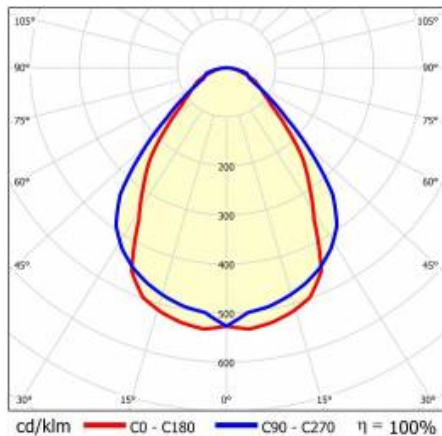

BARIS 52 LED Z 3243MM 5200LM 830 IP44 I CL. PRM WHITE 47W NO DIFFUSER

DETAILED CARD

TECHNICAL PARAMETERS TABLE

Index:	448485	Power factor:	0.97
EAN:	'5905963448485	Diffuser material:	PC
Rated power of the luminaire [W]:	47	Diffuser type:	PRM
Luminous flux [lm]:	5200	Diffuser colour:	transparent
Supply voltage [V]:	220 - 240	Material of the body:	aluminium
Frequency [Hz]:	50-60	Colour of the body:	white
Luminous efficacy [lm/W]:	111	Dimensions (H/W/T/S) [mm]:	69/52/3243
Energy efficiency class:	E	Ingress protection:	IP44
Electrical protection class:	I	Impact resistance:	IK03
Colour temperature [K]:	3000	Net weight [kg]:	4.860
Colour rendering index:	>80	Warranty [years]:	5
SDCM:	≤ 3	CE certificate:	230/2023
LED lifespan L70B50 [h]:	120000	ENEC Certificate:	PL BBJ/006/2022/M1
LED lifespan L80B20 [h]:	75000	PZH certificate:	B-BK-60112-0357/2023
LED lifespan L90B10 [h]:	36000	Manual:	Download PDF

LIGHT CURVES