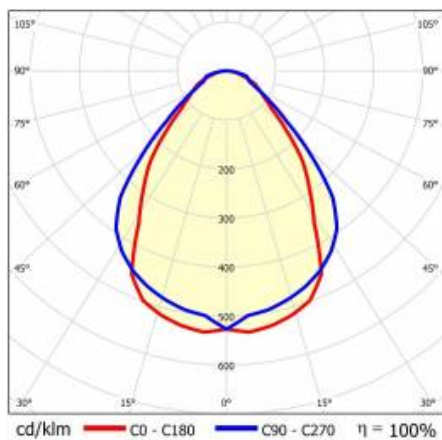

BARIS 52 LED Z 3243MM 5200LM 830 IP44 I CL. PRM WHITE 47W NO DIFFUSER

DETAILED CARD

TECHNICAL PARAMETERS TABLE

Index:	448485	Power factor:	0.97
Rated power of the luminaire [W]:	47	Diffuser material:	PC
EAN:	'5905963448485	Colour of the body:	white
Colour temperature [K]:	3000	Diffuser colour:	transparent
Luminous flux [lm]:	5200	Material of the body:	aluminium
Diffuser type:	PRM	Dimensions (H/W/T/S) [mm]:	69/52/3243
Supply voltage [V]:	220 - 240	Ingress protection:	IP44
Frequency [Hz]:	50-60	Mounting version:	suspended
Luminous efficacy [lm/W]:	111	Impact resistance:	IK03
Energy efficiency class:	E	Net weight [kg]:	4.860
Electrical protection class:	I	Warranty [years]:	5
Colour rendering index:	>80	CE certificate:	230/2023
SDCM:	≤ 3	ENEC Certificate:	PL BBJ/006/2022/M1
LED lifespan L70B50 [h]:	120000	PZH certificate:	B-BK-60112-0357/2023
LED lifespan L80B20 [h]:	75000	Manual:	Download PDF
LED lifespan L90B10 [h]:	36000		

LIGHT CURVES