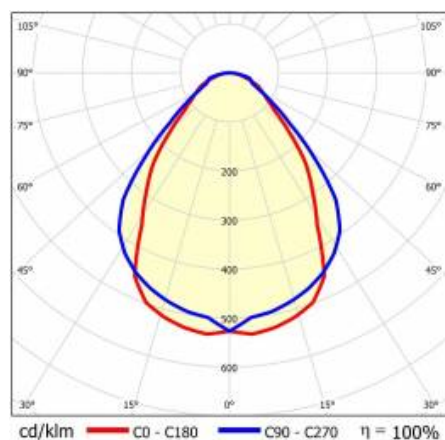

BARIS 52 LED Z 3243MM 5200LM 830 IP44 I CL. DALI PRM WHITE 47W NO DIFFUSER

DETAILED CARD

TECHNICAL PARAMETERS TABLE

Index:	470059	Power factor:	0.97
Rated power of the luminaire [W]:	47	Diffuser material:	PC
EAN:	'5905963470059	Colour of the body:	white
Colour temperature [K]:	3000	Diffuser colour:	transparent
Luminous flux [lm]:	5200	DIMM DALI:	1
Diffuser type:	PRM	Material of the body:	aluminium
Supply voltage [V]:	220 - 240	Dimensions (H/W/T/S) [mm]:	69/52/3243
Frequency [Hz]:	50-60	Ingress protection:	IP44
Luminous efficacy [lm/W]:	111	Mounting version:	suspended
Energy efficiency class:	E	Impact resistance:	IK03
Electrical protection class:	I	Net weight [kg]:	4.860
Colour rendering index:	>80	Warranty [years]:	5
SDCM:	≤ 3	CE certificate:	230/2023
LED lifespan L70B50 [h]:	120000	ENEC Certificate:	PL BBJ/006/2022/M1
LED lifespan L80B20 [h]:	75000	PZH certificate:	B-BK-60112-0357/2023
LED lifespan L90B10 [h]:	36000	Manual:	Download PDF

LIGHT CURVES