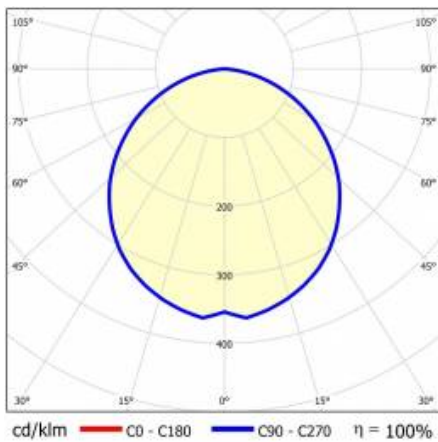

BARIS 52 LED Z 2963MM 6000LM 830 IP44 I CL. DALI PLX ANODE 55W NO DIFFUSER

DETAILED CARD

TECHNICAL PARAMETERS TABLE

Index:	448805	Power factor:	0.97
Rated power of the luminaire [W]:	55	Diffuser material:	PC
EAN:	'5905963448805	Colour of the body:	grey
Colour temperature [K]:	3000	Diffuser colour:	milky
Luminous flux [lm]:	6000	DIMM DALI:	yes
Diffuser type:	OPAL	Material of the body:	aluminium
Supply voltage [V]:	220 - 240	Dimensions (H/W/T/S) [mm]:	69/52/2963
Frequency [Hz]:	50-60	Ingress protection:	IP44
Luminous efficacy [lm/W]:	137	Mounting version:	suspended
Energy efficiency class:	C	Impact resistance:	IK03
Electrical protection class:	I	Net weight [kg]:	4.440
Colour rendering index:	>80	Warranty [years]:	5
SDCM:	≤ 3	CE certificate:	231/2023
LED lifespan L70B50 [h]:	120 000	ENEC Certificate:	PL BBJ/006/2022/M1
LED lifespan L80B20 [h]:	75 000	PZH certificate:	B-BK-60112-0357/2023
LED lifespan L90B10 [h]:	36 000	Manual:	Download PDF

LIGHT CURVES