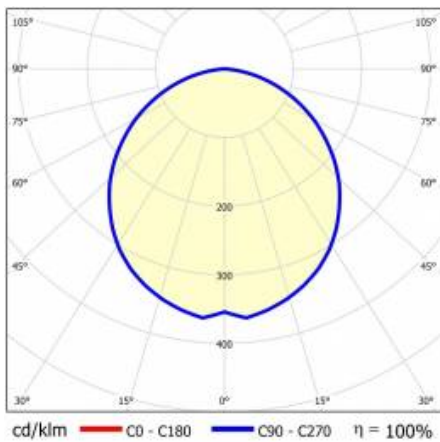

BARIS 52 LED Z 2963MM 6000LM 830 IP44 I CL. DALI PLX ANODE 55W NO DIFFUSER

DETAILED CARD

TECHNICAL PARAMETERS TABLE

Index:	448805	Power factor:	0.97
Rated power of the luminaire [W]:	55	Diffuser material:	PC
EAN:	'5905963448805	Colour of the body:	grey
Colour temperature [K]:	3000	Diffuser colour:	milky
Luminous flux [lm]:	6000	DIMM DALI:	1
Diffuser type:	OPAL	Material of the body:	aluminium
Supply voltage [V]:	220 - 240	Dimensions (H/W/T/S) [mm]:	69/52/2963
Frequency [Hz]:	50-60	Ingress protection:	IP44
Luminous efficacy [lm/W]:	137	Mounting version:	suspended
Energy efficiency class:	C	Impact resistance:	IK03
Electrical protection class:	I	Net weight [kg]:	4.440
Colour rendering index:	>80	Warranty [years]:	5
SDCM:	≤ 3	CE certificate:	231/2023
LED lifespan L70B50 [h]:	120 000	ENEC Certificate:	PL BBJ/006/2022/M1
LED lifespan L80B20 [h]:	75 000	PZH certificate:	B-BK-60112-0357/2023
LED lifespan L90B10 [h]:	36 000	Manual:	Download PDF

LIGHT CURVES