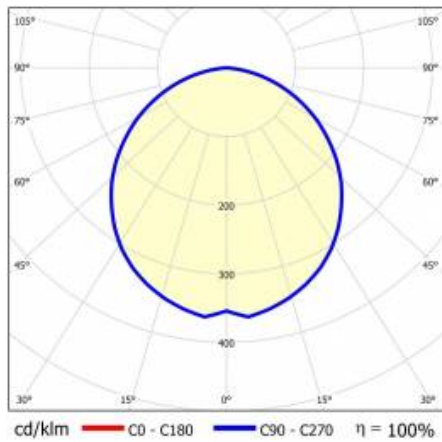

BARIS 52 LED Z 2823MM 4450LM 830 IP44 I CL. PLX BLACK 42W NO DIFFUSER

DETAILED CARD

TECHNICAL PARAMETERS TABLE

Index:	466946	Power factor:	0.97
EAN:	'5905963466946	Diffuser material:	PC
Rated power of the luminaire [W]:	42	Diffuser type:	OPAL
Luminous flux [lm]:	4450	Diffuser colour:	milky
Supply voltage [V]:	220 - 240	Material of the body:	aluminium
Frequency [Hz]:	50-60	Colour of the body:	black
Luminous efficacy [lm/W]:	107	Dimensions (H/W/T/S) [mm]:	69/52/2823
Energy efficiency class:	E	Ingress protection:	IP44
Electrical protection class:	I	Impact resistance:	IK03
Colour temperature [K]:	3000	Net weight [kg]:	4.230
Colour rendering index:	>80	Warranty [years]:	5
SDCM:	≤ 3	CE certificate:	34/2021
LED lifespan L70B50 [h]:	120 000	ENEC Certificate:	PL BBJ/006/2022/M1
LED lifespan L80B20 [h]:	75 000	PZH certificate:	B-BK-60112-0357/2023
LED lifespan L90B10 [h]:	36 000	Manual:	Download PDF

LIGHT CURVES