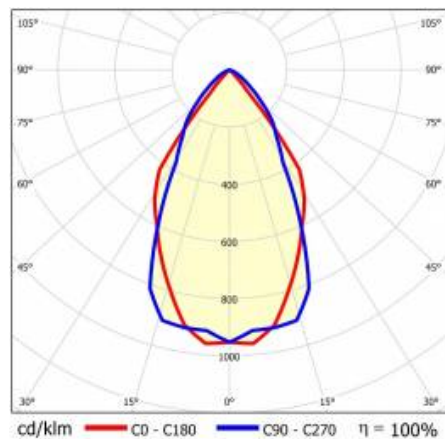

BARIS 52 LED Z 2823MM 4300LM 830 IP44 I CL. UGR BLACK 36W NO DIFFUSER

DETAILED CARD

TECHNICAL PARAMETERS TABLE

Index:	676659
Rated power of the luminaire [W]:	36
EAN:	'5905963676659
Colour temperature [K]:	3000
Luminous flux [lm]:	4300
Diffuser type:	UGR
Supply voltage [V]:	220 - 240
Frequency [Hz]:	50-60
Luminous efficacy [lm/W]:	120
Energy efficiency class:	D
Electrical protection class:	I
Colour rendering index:	>80
SDCM:	≤ 3
LED lifespan L70B50 [h]:	120 000
LED lifespan L80B20 [h]:	75 000
LED lifespan L90B10 [h]:	36 000
Power factor:	0.97

Diffuser material:	PC
Colour of the body:	black
Diffuser colour:	clear
Optics:	raster
Material of the body:	aluminium
Dimensions (H/W/T/S) [mm]:	69/52/2823
Ingress protection:	IP44
Mounting version:	suspended
Impact resistance:	IK03
Net weight [kg]:	5.360
UGR (4H8H):	< 19
Warranty [years]:	5
CE certificate:	232/2023
ENEC Certificate:	PL BBJ/006/2022/M1
PZH certificate:	B-BK-60112-0357/2023
Manual:	Download PDF

LIGHT CURVES