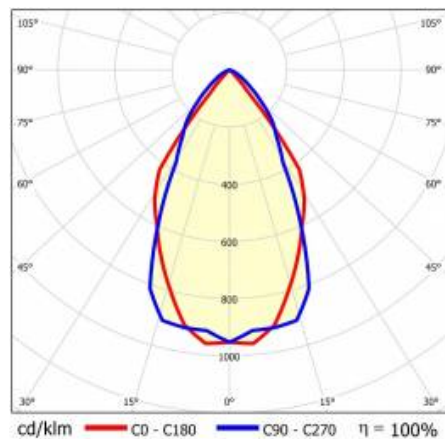

BARIS 52 LED Z 2823MM 4300LM 830 IP44 I CL. UGR BLACK 36W NO DIFFUSER

DETAILED CARD

TECHNICAL PARAMETERS TABLE

Index:	676659	Diffuser material:	PC
Rated power of the luminaire [W]:	36	Colour of the body:	black
EAN:	'5905963676659	Diffuser colour:	clear
Colour temperature [K]:	3000	Optics:	raster
Luminous flux [lm]:	4300	Material of the body:	aluminium
Diffuser type:	UGR	Dimensions (H/W/T/S) [mm]:	69/52/2823
Supply voltage [V]:	220 - 240	Ingress protection:	IP44
Frequency [Hz]:	50-60	Mounting version:	suspended
Luminous efficacy [lm/W]:	120	Impact resistance:	IK03
Energy efficiency class:	D	Net weight [kg]:	5.360
Electrical protection class:	I	UGR (4H8H):	< 19
Colour rendering index:	>80	Warranty [years]:	5
SDCM:	≤ 3	CE certificate:	232/2023
LED lifespan L70B50 [h]:	120 000	ENEC Certificate:	PL BBJ/006/2022/M1
LED lifespan L80B20 [h]:	75 000	PZH certificate:	B-BK-60112-0357/2023
LED lifespan L90B10 [h]:	36 000	Manual:	Download PDF
Power factor:	0.97		

LIGHT CURVES