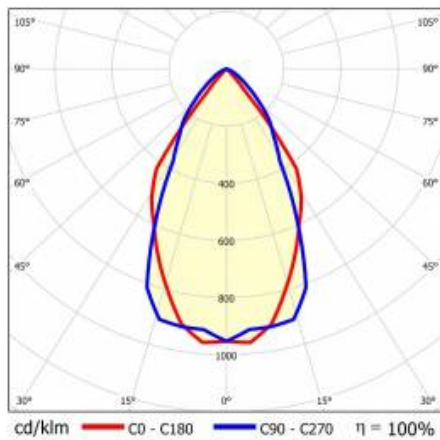

BARIS 52 LED Z 2823MM 4300LM 830 IP44 I CL. UGR BLACK 36W NO DIFFUSER

DETAILED CARD

TECHNICAL PARAMETERS TABLE

Index:	676659	Diffuser material:	PC
EAN:	'5905963676659	Diffuser type:	UGR
Rated power of the luminaire [W]:	36	Diffuser colour:	clear
Luminous flux [lm]:	4300	Optics:	raster
Supply voltage [V]:	220 - 240	Material of the body:	aluminium
Frequency [Hz]:	50-60	Colour of the body:	black
Luminous efficacy [lm/W]:	120	Dimensions (H/W/T/S) [mm]:	69/52/2823
Energy efficiency class:	D	Ingress protection:	IP44
Electrical protection class:	I	Impact resistance:	IK03
Colour temperature [K]:	3000	Net weight [kg]:	5.360
Colour rendering index:	>80	UGR (4H8H):	< 19
SDCM:	≤ 3	Warranty [years]:	5
LED lifespan L70B50 [h]:	120 000	CE certificate:	232/2023
LED lifespan L80B20 [h]:	75 000	ENEC Certificate:	PL BBJ/006/2022/M1
LED lifespan L90B10 [h]:	36 000	PZH certificate:	B-BK-60112-0357/2023
Power factor:	0.97	Manual:	Download PDF

LIGHT CURVES