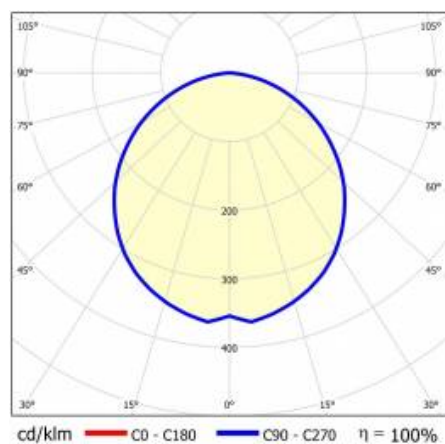

BARIS 52 LED Z 2403MM 3800LM 830 IP44 I CL. PLX BLACK 35W NO DIFFUSER

DETAILED CARD

TECHNICAL PARAMETERS TABLE

Index:	676710	Power factor:	0.97
Rated power of the luminaire [W]:	35	Diffuser material:	PC
EAN:	'5905963676710	Colour of the body:	black
Colour temperature [K]:	3000	Diffuser colour:	milky
Luminous flux [lm]:	3800	Material of the body:	aluminium
Diffuser type:	OPAL	Dimensions (H/W/T/S) [mm]:	69/52/2403
Supply voltage [V]:	220 - 240	Ingress protection:	IP44
Frequency [Hz]:	50-60	Mounting version:	suspended
Luminous efficacy [lm/W]:	110	Impact resistance:	IK03
Energy efficiency class:	E	Net weight [kg]:	3.600
Electrical protection class:	I	Warranty [years]:	5
Colour rendering index:	>80	CE certificate:	34/2021
SDCM:	≤ 3	ENEC Certificate:	PL BBJ/006/2022/M1
LED lifespan L70B50 [h]:	120 000	PZH certificate:	B-BK-60112-0357/2023
LED lifespan L80B20 [h]:	75 000	Manual:	Download PDF
LED lifespan L90B10 [h]:	36 000		

LIGHT CURVES