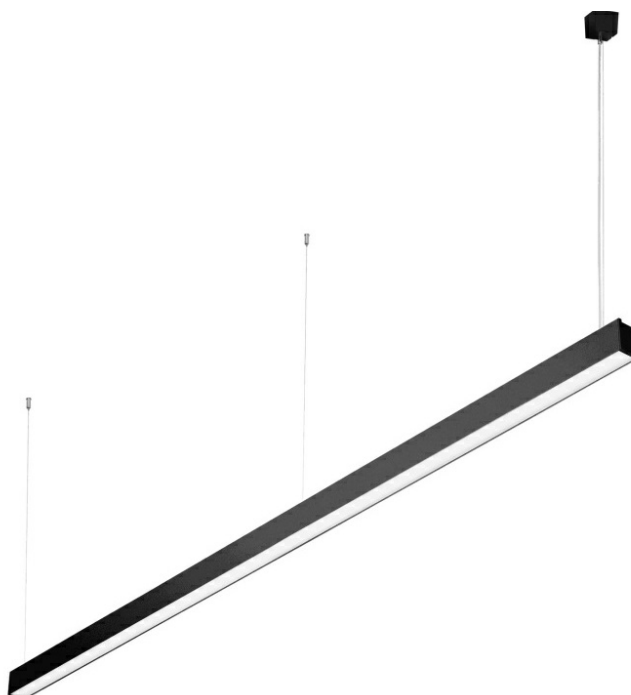

BARIS 52 LED Z 2403MM 3800LM 830 IP44 I CL. PLX BLACK 35W NO DIFFUSER

DETAILED CARD

TECHNICAL PARAMETERS

Index:	676710
Rated power of the luminaire [W]*:	35
Luminous flux [lm]*:	3800
Colour temperature [K]:	3000
Ingress protection:	IP44
Energy efficiency class:	E
Material of the body:	aluminium
Colour of the body:	black
Diffuser material:	PC

CHARACTERISTICS

Suspended or surface-mounted luminaire with classic proportions and modern design. The design of the luminaire allows you to create lines up to 6 meters long with no need to join the profile and up to 25 meters without diffuser joints. Straight connectors and luminous L, T, X, V-shaped bends allow you to create virtually unlimited sequences of straight lines, figures and patterns. The body of the luminaire consists of an anodised aluminium profile in grey or an aluminium profile painted in white or black (other colours available on request). Optical system in the form of a prismatic diffuser (PRM); of a dedicated, flexible opal diffuser that evenly illuminates the luminaire or with a raster that meets the stringent UGR <19 glare requirements. The luminaire's modularity and disassembly capabilities allow the replacement of electronic components such as the LED strip, power supply and the diffuser. The luminaire's profile is compatible with intelligent IOT modules, which also allows to optimise the provided level and amount of light, as well as the direct/indirect version that allows some of the light to be directed upwards to illuminate the ceiling.

Attention: for surface mounted and suspended BARIS 52 LED luminaire (OPAL, PRM, UGR) it is necessary to order separately a diffuser (available as an accessory) with an appropriate length being the sum of all lines. Luminaire diffuser with a maximum length of 25m, available in 0.5m length increments, are cut to length by the contractor. Connectors (T, X, L, V) are fitted with OPAL diffuser. T, X, L, V connectors with diffusers UGR and PRM are available on request.