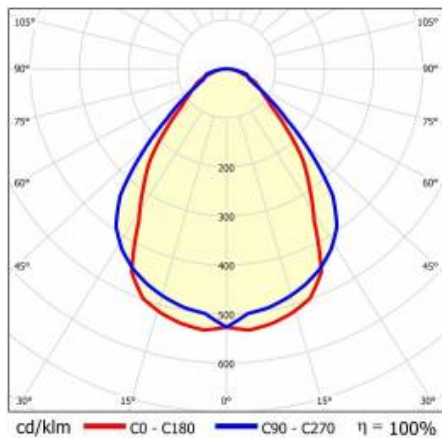

BARIS 52 LED Z 2263MM 6500LM 830 IP44 I CL. PRM WHITE 60W NO DIFFUSER

DETAILED CARD

TECHNICAL PARAMETERS TABLE

Index:	448560	Power factor:	0.97
Rated power of the luminaire [W]:	60	Diffuser material:	PC
EAN:	'5905963448560	Colour of the body:	white
Colour temperature [K]:	3000	Diffuser colour:	transparent
Luminous flux [lm]:	6500	Material of the body:	aluminium
Diffuser type:	PRM	Dimensions (H/W/T/S) [mm]:	69/52/2263
Supply voltage [V]:	220 - 240	Ingress protection:	IP44
Frequency [Hz]:	50-60	Mounting version:	suspended
Luminous efficacy [lm/W]:	109	Impact resistance:	IK03
Energy efficiency class:	E	Net weight [kg]:	3.390
Electrical protection class:	I	Warranty [years]:	5
Colour rendering index:	>80	CE certificate:	230/2023
SDCM:	≤ 3	ENEC Certificate:	PL BBJ/006/2022/M1
LED lifespan L70B50 [h]:	120000	PZH certificate:	B-BK-60112-0357/2023
LED lifespan L80B20 [h]:	75000	Manual:	Download PDF
LED lifespan L90B10 [h]:	36000		

LIGHT CURVES