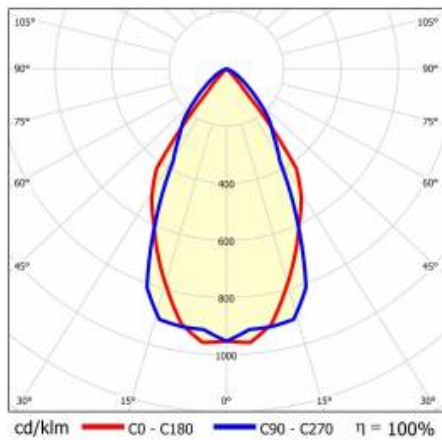

BARIS 52 LED Z 2263MM 3400LM 830 IP44 I CL. UGR BLACK 28W NO DIFFUSER

DETAILED CARD

TECHNICAL PARAMETERS TABLE

Index:	676727	Diffuser material:	PC
EAN:	'5905963676727	Diffuser type:	UGR
Rated power of the luminaire [W]:	28	Diffuser colour:	clear
Luminous flux [lm]:	3400	Optics:	raster
Supply voltage [V]:	220 - 240	Material of the body:	aluminium
Frequency [Hz]:	50-60	Colour of the body:	black
Luminous efficacy [lm/W]:	122	Dimensions (H/W/T/S) [mm]:	69/52/2263
Energy efficiency class:	D	Ingress protection:	IP44
Electrical protection class:	I	Impact resistance:	IK03
Colour temperature [K]:	3000	Net weight [kg]:	4.300
Colour rendering index:	>80	UGR (4H8H):	< 19
SDCM:	≤ 3	Warranty [years]:	5
LED lifespan L70B50 [h]:	120 000	CE certificate:	232/2023
LED lifespan L80B20 [h]:	75 000	ENEC Certificate:	PL BBJ/006/2022/M1
LED lifespan L90B10 [h]:	36 000	PZH certificate:	B-BK-60112-0357/2023
Power factor:	0.97	Manual:	Download PDF

LIGHT CURVES