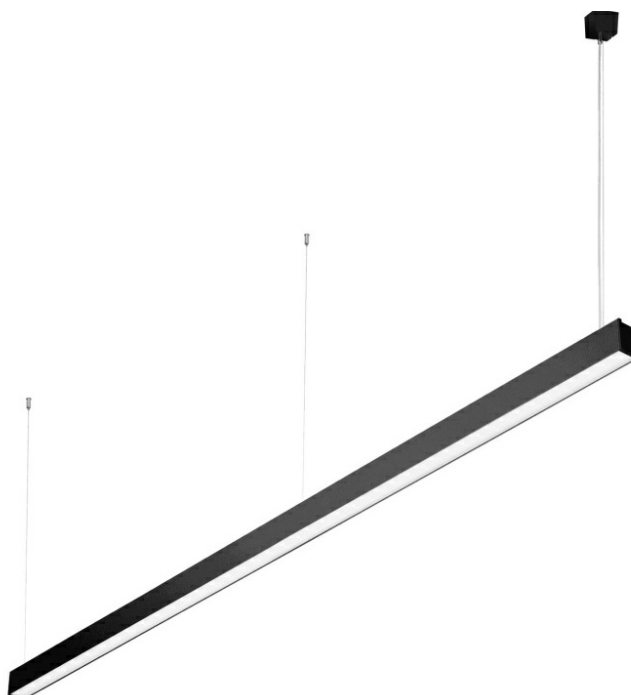

BARIS 52 LED Z 1983MM 3200LM 830 IP44 I CL. PRM BLACK 29W NO DIFFUSER

DETAILED CARD

TECHNICAL PARAMETERS

Index:	676420
Rated power of the luminaire [W]*:	29
Luminous flux [lm]*:	3200
Colour temperature [K]:	3000
Ingress protection:	IP44
Energy efficiency class:	E
Material of the body:	aluminium
Colour of the body:	black
Diffuser material:	PC

CHARACTERISTICS

Suspended or surface-mounted luminaire with classic proportions and modern design. The design of the luminaire allows you to create lines up to 6 meters long with no need to join the profile and up to 25 meters without diffuser joints. Straight connectors and luminous L, T, X, V-shaped bends allow you to create virtually unlimited sequences of straight lines, figures and patterns. The body of the luminaire consists of an anodised aluminium profile in grey or an aluminium profile painted in white or black (other colours available on request). Optical system in the form of a prismatic diffuser (PRM); of a dedicated, flexible opal diffuser that evenly illuminates the luminaire or with a raster that meets the stringent UGR <19 glare requirements. The luminaire's modularity and disassembly capabilities allow the replacement of electronic components such as the LED strip, power supply and the diffuser. The luminaire's profile is compatible with intelligent IOT modules, which also allows to optimise the provided level and amount of light, as well as the direct/indirect version that allows some of the light to be directed upwards to illuminate the ceiling.

Attention: for surface mounted and suspended BARIS 52 LED luminaire (OPAL, PRM, UGR) it is necessary to order separately a diffuser (available as an accessory) with an appropriate length being the sum of all lines. Luminaire diffuser with a maximum length of 25m, available in 0.5m length increments, are cut to length by the contractor. Connectors (T, X, L, V) are fitted with OPAL diffuser. T, X, L, V connectors with diffusers UGR and PRM are available on request.