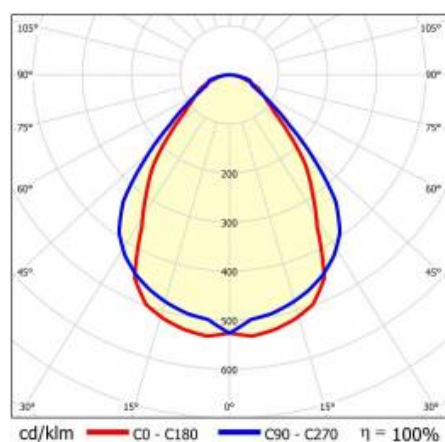

BARIS 52 LED Z 1983MM 3200LM 830 IP44 I CL. PRM BLACK 29W NO DIFFUSER

DETAILED CARD

TECHNICAL PARAMETERS TABLE

Index:	676420	Power factor:	0.97
Rated power of the luminaire [W]:	29	Diffuser material:	PC
EAN:	'5905963676420	Colour of the body:	black
Colour temperature [K]:	3000	Diffuser colour:	transparent
Luminous flux [lm]:	3200	Material of the body:	aluminium
Diffuser type:	PRM	Dimensions (H/W/T/S) [mm]:	69/52/1983
Supply voltage [V]:	220 - 240	Ingress protection:	IP44
Frequency [Hz]:	50-60	Mounting version:	suspended
Luminous efficacy [lm/W]:	111	Impact resistance:	IK03
Energy efficiency class:	E	Net weight [kg]:	2.970
Electrical protection class:	I	Warranty [years]:	5
Colour rendering index:	>80	CE certificate:	230/2023
SDCM:	≤ 3	ENEC Certificate:	PL BBJ/006/2022/M1
LED lifespan L70B50 [h]:	120000	PZH certificate:	B-BK-60112-0357/2023
LED lifespan L80B20 [h]:	75000	Manual:	Download PDF
LED lifespan L90B10 [h]:	36000		

LIGHT CURVES