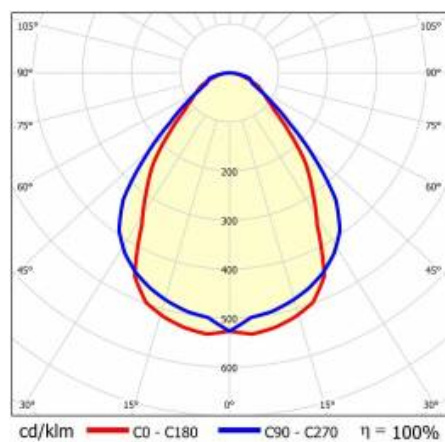

BARIS 52 LED Z 1843MM 3000LM 830 IP44 I CL. PRM BLACK 27W NO DIFFUSER

DETAILED CARD

TECHNICAL PARAMETERS TABLE

Index:	466748	Power factor:	0.97
Rated power of the luminaire [W]:	27	Diffuser material:	PC
EAN:	'5905963466748	Colour of the body:	black
Colour temperature [K]:	3000	Diffuser colour:	transparent
Luminous flux [lm]:	3000	Material of the body:	aluminium
Diffuser type:	PRM	Dimensions (H/W/T/S) [mm]:	69/52/1843
Supply voltage [V]:	220 - 240	Ingress protection:	IP44
Frequency [Hz]:	50-60	Mounting version:	suspended
Luminous efficacy [lm/W]:	112	Impact resistance:	IK03
Energy efficiency class:	E	Net weight [kg]:	2.760
Electrical protection class:	I	Warranty [years]:	5
Colour rendering index:	>80	CE certificate:	230/2023
SDCM:	≤ 3	ENEC Certificate:	PL BBJ/006/2022/M1
LED lifespan L70B50 [h]:	120000	PZH certificate:	B-BK-60112-0357/2023
LED lifespan L80B20 [h]:	75000	Manual:	Download PDF
LED lifespan L90B10 [h]:	36000		

LIGHT CURVES