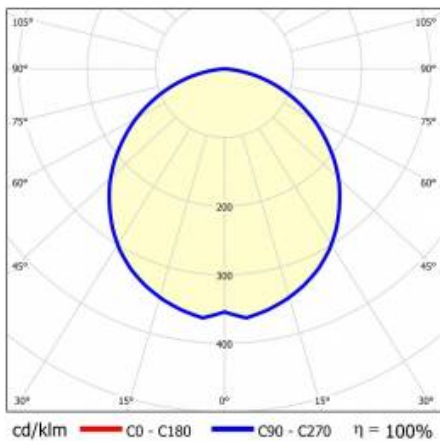

BARIS 52 LED Z 1843MM 3000LM 830 IP44 I CL. DALI PLX WHITE 27W NO DIFFUSER

DETAILED CARD

TECHNICAL PARAMETERS TABLE

Index:	467837	Power factor:	0.97
Rated power of the luminaire [W]:	27	Diffuser material:	PC
EAN:	'5905963467837	Colour of the body:	white
Colour temperature [K]:	3000	Diffuser colour:	milky
Luminous flux [lm]:	3000	DIMM DALI:	1
Diffuser type:	OPAL	Material of the body:	aluminium
Supply voltage [V]:	220 - 240	Dimensions (H/W/T/S) [mm]:	69/52/1843
Frequency [Hz]:	50-60	Ingress protection:	IP44
Luminous efficacy [lm/W]:	112	Mounting version:	suspended
Energy efficiency class:	E	Impact resistance:	IK03
Electrical protection class:	I	Net weight [kg]:	2.760
Colour rendering index:	>80	Warranty [years]:	5
SDCM:	≤ 3	CE certificate:	231/2023
LED lifespan L70B50 [h]:	120 000	ENEC Certificate:	PL BBJ/006/2022/M1
LED lifespan L80B20 [h]:	75 000	PZH certificate:	B-BK-60112-0357/2023
LED lifespan L90B10 [h]:	36 000	Manual:	Download PDF

LIGHT CURVES