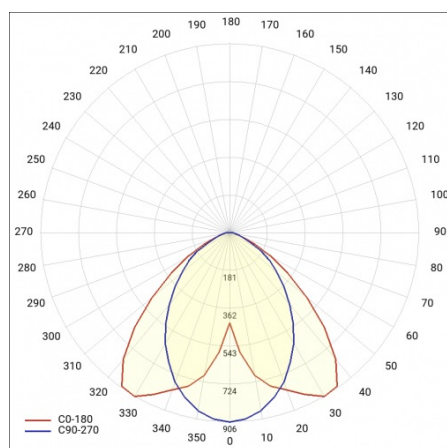

BARIS 52 LED Z 1563MM 2550LM 830 IP44 I KL. PLX WHITE 23W NO DIFFUSER

DETAILED CARD

TECHNICAL PARAMETERS TABLE

Index:	927928	Power factor:	0.97
Rated power of the luminaire [W]:	23	Diffuser material:	PC
EAN:	'5905963927928	Colour of the body:	white
Colour temperature [K]:	3000	Diffuser colour:	milky
Luminous flux [lm]:	2550	Material of the body:	aluminium
Diffuser type:	OPAL	Dimensions (H/W/T/S) [mm]:	69/52/1563
Supply voltage [V]:	220 - 240	Ingress protection:	IP44
Frequency [Hz]:	50-60	Mounting version:	suspended
Luminous efficacy [lm/W]:	112	Impact resistance:	IK03
Energy efficiency class:	E	Net weight [kg]:	2.340
Electrical protection class:	I	Warranty [years]:	5
Colour rendering index:	>80	CE certificate:	92/2021
SDCM:	≤ 3	ENEC Certificate:	PL BBJ/006/2022/M1
LED lifespan L70B50 [h]:	120000	PZH certificate:	B-BK-60112-0357/2023
LED lifespan L80B20 [h]:	75000	Manual:	Download PDF
LED lifespan L90B10 [h]:	36000	Plik LDT:	Download

LIGHT CURVES