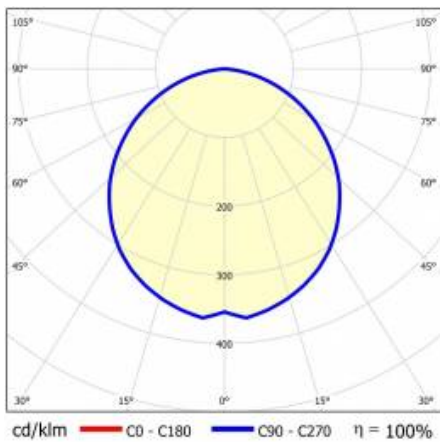

BARIS 52 LED Z 1143MM 1750LM 830 IP44 I CL. PLX WHITE

16W NO DIFFUSER

DETAILED CARD

TECHNICAL PARAMETERS TABLE

Index:	461347	Power factor:	0.97
Rated power of the luminaire [W]:	16	Diffuser material:	PC
EAN:	'5905963461347	Colour of the body:	white
Colour temperature [K]:	3000	Diffuser colour:	milky
Luminous flux [lm]:	1750	Material of the body:	aluminium
Diffuser type:	OPAL	Dimensions (H/W/T/S) [mm]:	69/52/1143
Supply voltage [V]:	220 - 240	Ingress protection:	IP44
Frequency [Hz]:	50-60	Mounting version:	suspended
Luminous efficacy [lm/W]:	111	Impact resistance:	IK03
Energy efficiency class:	E	Net weight [kg]:	1.710
Electrical protection class:	I	Warranty [years]:	5
Colour rendering index:	>80	CE certificate:	34/2021
SDCM:	≤ 3	ENEC Certificate:	PL BBJ/006/2022/M1
LED lifespan L70B50 [h]:	120 000	PZH certificate:	B-BK-60112-0357/2023
LED lifespan L80B20 [h]:	75 000	Manual:	Download PDF
LED lifespan L90B10 [h]:	36 000		

LIGHT CURVES