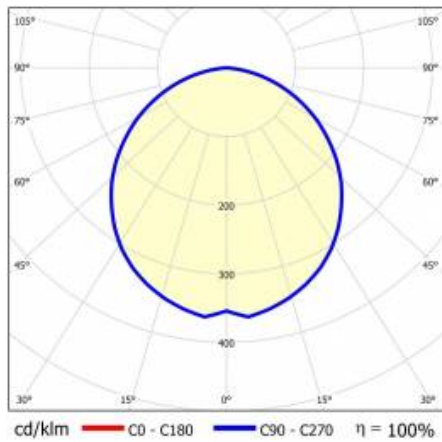

BARIS 52 LED Z 1143MM 1750LM 830 IP44 I CL. PLX WHITE

16W NO DIFFUSER

DETAILED CARD

TECHNICAL PARAMETERS TABLE

Index:	461347	Power factor:	0.97
EAN:	'5905963461347	Diffuser material:	PC
Rated power of the luminaire [W]:	16	Diffuser type:	OPAL
Luminous flux [lm]:	1750	Diffuser colour:	milky
Supply voltage [V]:	220 - 240	Material of the body:	aluminium
Frequency [Hz]:	50-60	Colour of the body:	white
Luminous efficacy [lm/W]:	111	Dimensions (H/W/T/S) [mm]:	69/52/1143
Energy efficiency class:	E	Ingress protection:	IP44
Electrical protection class:	I	Impact resistance:	IK03
Colour temperature [K]:	3000	Net weight [kg]:	1.710
Colour rendering index:	>80	Warranty [years]:	5
SDCM:	≤ 3	CE certificate:	34/2021
LED lifespan L70B50 [h]:	120 000	ENEC Certificate:	PL BBJ/006/2022/M1
LED lifespan L80B20 [h]:	75 000	PZH certificate:	B-BK-60112-0357/2023
LED lifespan L90B10 [h]:	36 000	Manual:	Download PDF

LIGHT CURVES