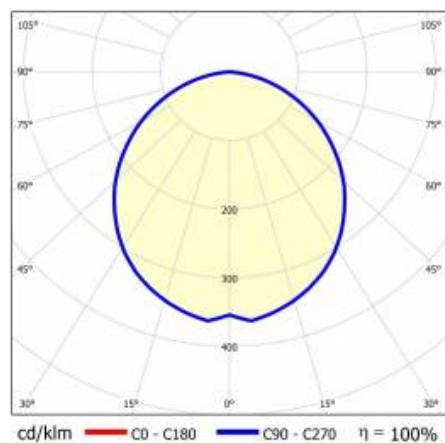

BARIS 52 LED Z 1143MM 1750LM 830 IP44 I KL. DALI PLX BLACK 16W NO DIFFUSER

DETAILED CARD

TECHNICAL PARAMETERS TABLE

Index:	676277	Diffuser colour:	milky
EAN:	'5905963676277	Material of the body:	aluminium
Luminous flux [lm]:	1750	Colour of the body:	black
Supply voltage [V]:	220 - 240	Dimensions (H/W/T/S) [mm]:	69/52/1143
Frequency [Hz]:	50-60	Ingress protection:	IP44
Luminous efficacy [lm/W]:	111	Impact resistance:	IK03
Energy efficiency class:	E	Net weight [kg]:	1.710
Electrical protection class:	I	DIMM DALI:	yes
Colour temperature [K]:	3000	Warranty [years]:	5
Color rendering index (Ra) >:	80	CE certificate:	34/2021
SDCM:	3	ENEC Certificate:	PL BB/J/006/2022/M1
LED lifespan L70B50 [h]:	120 000	PZH certificate:	B-BK-60112-0357/2023
LED lifespan L80B20 [h]:	75 000	Manual:	Download PDF
LED lifespan L90B10 [h]:	36 000	Environmental Product Declaration (EPD):	852/2025
Power factor:	0.97	Category of application:	office lighting
Diffuser material:	PC	Pliik LDT:	Download
Diffuser type:	OPAL		

LIGHT CURVES