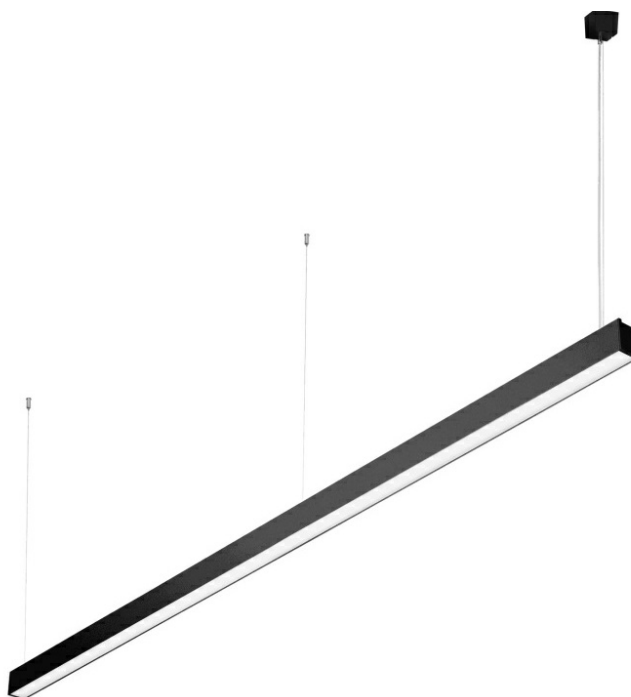

BARIS 52 LED Z 1143MM 1750LM 830 IP44 I KL. DALI PLX BLACK 16W NO DIFFUSER

DETAILED CARD

TECHNICAL PARAMETERS

Index:	676277
Rated power of the luminaire [W]*:	16
Luminous flux [lm]*:	1750
Colour temperature [K]:	3000
Ingress protection:	IP44
Energy efficiency class:	E
Material of the body:	aluminium
Colour of the body:	black
Diffuser material:	PC

CHARACTERISTICS

Suspended or surface-mounted luminaire with classic proportions and modern design. The design of the luminaire allows you to create lines up to 6 meters long with no need to join the profile and up to 25 meters without diffuser joints. Straight connectors and luminous L, T, X, V-shaped bends allow you to create virtually unlimited sequences of straight lines, figures and patterns. The body of the luminaire consists of an anodised aluminium profile in grey or an aluminium profile painted in white or black (other colours available on request). Optical system in the form of a prismatic diffuser (PRM); of a dedicated, flexible opal diffuser that evenly illuminates the luminaire or with a raster that meets the stringent UGR <19 glare requirements. The luminaire's modularity and disassembly capabilities allow the replacement of electronic components such as the LED strip, power supply and the diffuser. The luminaire's profile is compatible with intelligent IOT modules, which also allows to optimise the provided level and amount of light, as well as the direct/indirect version that allows some of the light to be directed upwards to illuminate the ceiling.

APPLICATION

The luminaire is dedicated for indoor use. It is used as a main light source and is conducive to office work that requires eyesight concentration. Unique design, energy-saving LED modules and possible integration with external lighting control systems in the DALI standard make this luminaire suitable for use in modern A+ class office buildings, with particular emphasis on representative rooms, conference rooms, passageways and other places, where the IP44 class is required.

Attention: for surface mounted and suspended BARIS 52 LED luminaire (OPAL, PRM, UGR) it is necessary to order separately a diffuser (available as an accessory) with an appropriate length being the sum of all lines. Luminaire diffuser with a maximum length of 25m, available in 0.5m length increments, are cut to length by the contractor. Connectors (T, X, L, V) are fitted with OPAL diffuser. T, X, L, V connectors with diffusers UGR and PRM are available on request.