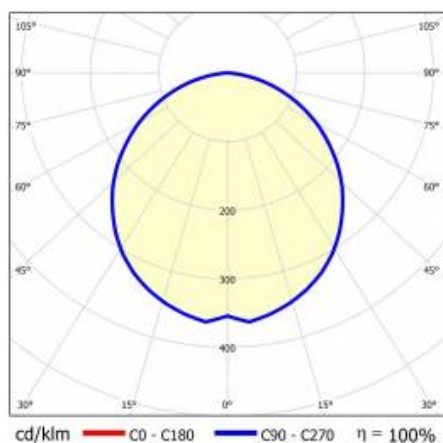

BARIS 52 LED N 3383MM 5300LM 830 IP44 I CL. PLX ANODE 48W NO DIFFUSER

DETAILED CARD

TECHNICAL PARAMETERS TABLE

Index:	458712	Power factor:	0.97
EAN:	'5905963458712	Diffuser material:	PC
Rated power of the luminaire [W]:	48	Diffuser type:	OPAL
Luminous flux [lm]:	5300	Diffuser colour:	milky
Supply voltage [V]:	220 - 240	Material of the body:	aluminium
Frequency [Hz]:	50-60	Colour of the body:	black
Luminous efficacy [lm/W]:	111	Dimensions (H/W/T/S) [mm]:	69/52/3383
Energy efficiency class:	E	Ingress protection:	IP44
Electrical protection class:	I	Impact resistance:	IK03
Colour temperature [K]:	3000	Net weight [kg]:	5.700
Colour rendering index:	>80	Warranty [years]:	5
SDCM:	≤ 3	CE certificate:	231/2023
LED lifespan L70B50 [h]:	120 000	ENEC Certificate:	PL BBJ/006/2022/M1
LED lifespan L80B20 [h]:	75 000	PZH certificate:	B-BK-60112-0357/2023
LED lifespan L90B10 [h]:	36 000	Manual:	Download PDF

LIGHT CURVES