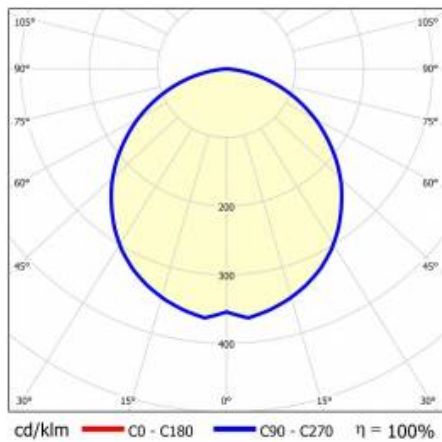

BARIS 52 LED N 3243MM 5200LM 830 IP44 I KL. DALI PLX BLACK 47W NO DIFFUSER

DETAILED CARD

TECHNICAL PARAMETERS TABLE

Index:	677670	Diffuser material:	PC
EAN:	'5905963677670	Diffuser type:	OPAL
Rated power of the luminaire [W]:	47	Diffuser colour:	milky
Luminous flux [lm]:	5200	Material of the body:	aluminium
Supply voltage [V]:	220 - 240	Colour of the body:	black
Frequency [Hz]:	50-60	Dimensions (H/W/T/S) [mm]:	69/52/3243
Luminous efficacy [lm/W]:	111	Ingress protection:	IP44
Energy efficiency class:	E	Impact resistance:	IK03
Electrical protection class:	I	Net weight [kg]:	4.860
Colour temperature [K]:	3000	DIMM DALI:	yes
Colour rendering index:	>80	Warranty [years]:	5
SDCM:	≤ 3	CE certificate:	34/2021
LED lifespan L70B50 [h]:	120 000	ENEC Certificate:	PL BBJ/006/2022/M1
LED lifespan L80B20 [h]:	75 000	PZH certificate:	B-BK-60112-0357/2023
LED lifespan L90B10 [h]:	36 000	Manual:	Download PDF
Power factor:	0.97		

LIGHT CURVES