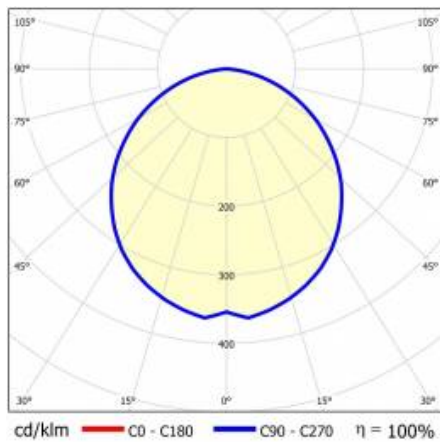

BARIS 52 LED N 3243MM 5200LM 830 IP44 I KL. DALI PLX BLACK 47W NO DIFFUSER

DETAILED CARD

TECHNICAL PARAMETERS TABLE

Index:	677670	Power factor:	0.97
Rated power of the luminaire [W]:	47	Diffuser material:	PC
EAN:	'5905963677670	Colour of the body:	black
Colour temperature [K]:	3000	Diffuser colour:	milky
Luminous flux [lm]:	5200	DIMM DALI:	yes
Diffuser type:	OPAL	Material of the body:	aluminium
Supply voltage [V]:	220 - 240	Dimensions (H/W/T/S) [mm]:	69/52/3243
Frequency [Hz]:	50-60	Ingress protection:	IP44
Luminous efficacy [lm/W]:	111	Mounting version:	surface
Energy efficiency class:	E	Impact resistance:	IK03
Electrical protection class:	I	Net weight [kg]:	4.860
Colour rendering index:	>80	Warranty [years]:	5
SDCM:	≤ 3	CE certificate:	34/2021
LED lifespan L70B50 [h]:	120 000	ENEC Certificate:	PL BBJ/006/2022/M1
LED lifespan L80B20 [h]:	75 000	PZH certificate:	B-BK-60112-0357/2023
LED lifespan L90B10 [h]:	36 000	Manual:	Download PDF

LIGHT CURVES