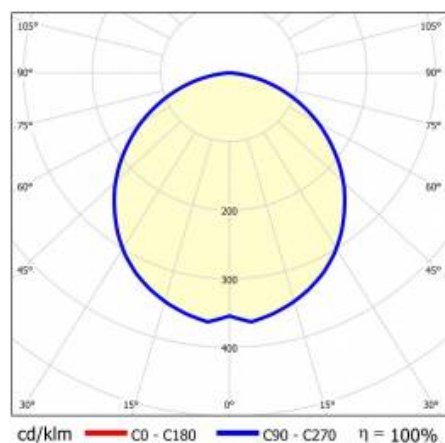

BARIS 52 LED N 2543MM 4100LM 830 IP44 I CL. PLX BLACK 38W NO DIFFUSER

DETAILED CARD

TECHNICAL PARAMETERS TABLE

Index:	932991	Power factor:	0.97
EAN:	'5905963932991	Diffuser material:	PC
Rated power of the luminaire [W]:	38	Diffuser type:	OPAL
Luminous flux [lm]:	4100	Diffuser colour:	milky
Supply voltage [V]:	220 - 240	Material of the body:	aluminium
Frequency [Hz]:	50-60	Colour of the body:	black
Luminous efficacy [lm/W]:	109	Dimensions (H/W/T/S) [mm]:	69/52/2543
Energy efficiency class:	E	Ingress protection:	IP44
Electrical protection class:	I	Impact resistance:	IK03
Colour temperature [K]:	3000	Net weight [kg]:	3.810
Colour rendering index:	>80	Warranty [years]:	5
SDCM:	≤ 3	CE certificate:	231/2023
LED lifespan L70B50 [h]:	120 000	ENEC Certificate:	PL BBJ/006/2022/M1
LED lifespan L80B20 [h]:	75 000	PZH certificate:	B-BK-60112-0357/2023
LED lifespan L90B10 [h]:	36 000	Manual:	Download PDF

LIGHT CURVES