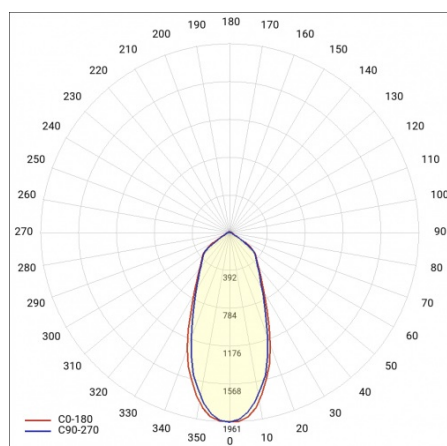

EXPO LED 2 4227LM 38° BLACK 840 (35W)

DETAILED CARD

TECHNICAL PARAMETERS TABLE

Rated power of the luminaire [W]:	35	Optics material:	aluminium
Index:	837647	Optics:	reflector
Colour temperature [K]:	4000	Material of the body:	aluminium
EAN:	5905963837647	Dimensions (H/W/T/S) [mm]:	107/225
Luminous flux [lm]:	4227	Ingress protection:	IP20
Light source:	LED	Net weight [kg]:	1.300
Beam angle [°]:	38°	Warranty [years]:	5
Colour of the body:	black	LED lifespan L90B10 [h]:	41000
Colour rendering index:	>80	Manual:	Download PDF
Luminous efficacy [lm/W]:	121	Supply voltage [V]:	220 - 240
Energy efficiency class:	E	Plik LDT:	Download
Electrical protection class:	I		

LIGHT CURVES

Card creation date: 07 July 2023

The company reserves the right to make design changes or upgrades in the presented product. Product data sheet does not constitute an offer. * Parameter tolerance is +/- 10%

This product is a subject to electric and electronic waste equipment regulations (WEEE).

Certificate CE - Nr:

Lena Lighting S.A.
ul. Kórnicka 52, 63-000 Środa Wielkopolska
tel. +48 61 28 60 333 (Pn-Pt, 8-16), e-mail: hello@lenalighting.pl, www.lenalighting.pl