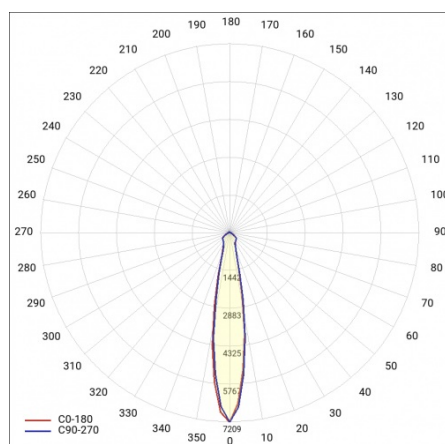

EXPO LED 2 4227LM 15° BLACK 840 (35W)

DETAILED CARD

TECHNICAL PARAMETERS TABLE

Rated power of the luminaire [W]:	35	Optics material:	aluminium
Index:	837524	Optics:	reflector
Colour temperature [K]:	4000	Material of the body:	aluminium
EAN:	5905963837524	Dimensions (H/W/T/S) [mm]:	107/225
Luminous flux [lm]:	4227	Ingress protection:	IP20
Light source:	LED	Net weight [kg]:	1.300
Beam angle [°]:	15°	Warranty [years]:	5
Colour of the body:	black	LED lifespan L90B10 [h]:	41000
Colour rendering index:	>80	Manual:	Download PDF
Luminous efficacy [lm/W]:	121	Supply voltage [V]:	220 - 240
Energy efficiency class:	E	Plik LDT:	Download
Electrical protection class:	I		

LIGHT CURVES

Card creation date: 07 July 2023

The company reserves the right to make design changes or upgrades in the presented product. Product data sheet does not constitute an offer. * Parameter tolerance is +/- 10%

This product is a subject to electric and electronic waste equipment regulations (WEEE).

Certificate CE - Nr:

Lena Lighting S.A.
ul. Kórnicka 52, 63-000 Środa Wielkopolska
tel. +48 61 28 60 333 (Pn-Pt, 8-16), e-mail: hello@lenalighting.pl, www.lenalighting.pl