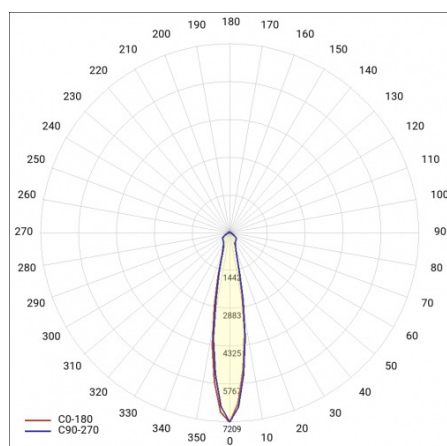

EXPO LED 2 4227LM 15° BLACK 840 (35W)

DETAILED CARD

TECHNICAL PARAMETERS TABLE

Rated power of the luminaire [W]:	35	Optics material:	aluminium
Index:	837524	Optics:	reflector
Colour temperature [K]:	4000	Material of the body:	aluminium
EAN:	5905963837524	Dimensions (H/W/T/S) [mm]:	107/225
Luminous flux [lm]:	4227	Ingress protection:	IP20
Light source:	LED	Net weight [kg]:	1.300
Beam angle [°]:	15°	Warranty [years]:	5
Colour of the body:	black	LED lifespan L90B10 [h]:	41000
Colour rendering index:	>80	Manual:	Download PDF
Luminous efficacy [lm/W]:	121	Supply voltage [V]:	220 - 240
Energy efficiency class:	E	Plik LDT:	Download
Electrical protection class:	I		

LIGHT CURVES

Card creation date: 07 July 2023

The company reserves the right to make design changes or upgrades in the presented product. Product data sheet does not constitute an offer. * Parameter tolerance is +/- 10%

This product is a subject to electric and electronic waste equipment regulations (WEEE).

Certificate CE - Nr:

Lena Lighting S.A.
ul. Kórnicka 52, 63-000 Środa Wielkopolska
tel. +48 61 28 60 333 (Pn-Pt, 8-16), e-mail: hello@lenalighting.pl, www.lenalighting.pl