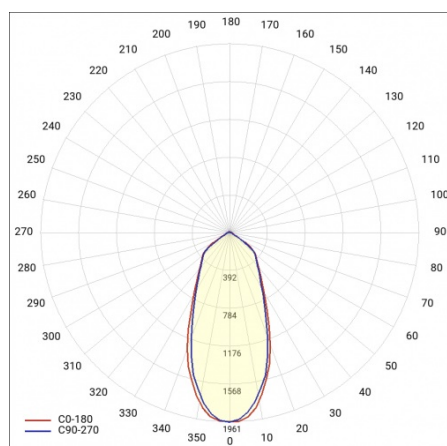

EXPO LED 2 4053LM 38° BLACK 830 (35W)

DETAILED CARD

TECHNICAL PARAMETERS TABLE

Rated power of the luminaire [W]:	35	Optics material:	aluminium
Index:	837586	Optics:	reflector
Colour temperature [K]:	3000	Material of the body:	aluminium
EAN:	5905963837586	Dimensions (H/W/T/S) [mm]:	107/225
Luminous flux [lm]:	4053	Ingress protection:	IP20
Light source:	LED	Net weight [kg]:	1.300
Beam angle [°]:	38°	Warranty [years]:	5
Colour of the body:	black	LED lifespan L90B10 [h]:	41000
Colour rendering index:	>80	Manual:	Download PDF
Luminous efficacy [lm/W]:	116	Supply voltage [V]:	220 - 240
Energy efficiency class:	E	Plik LDT:	Download
Electrical protection class:	I		

LIGHT CURVES

Card creation date: 07 July 2023

The company reserves the right to make design changes or upgrades in the presented product. Product data sheet does not constitute an offer. * Parameter tolerance is +/- 10%

This product is a subject to electric and electronic waste equipment regulations (WEEE).

Certificate CE - Nr:

Lena Lighting S.A.
ul. Kórnicka 52, 63-000 Środa Wielkopolska
tel. +48 61 28 60 333 (Pn-Pt, 8-16), e-mail: hello@lenalighting.pl, www.lenalighting.pl