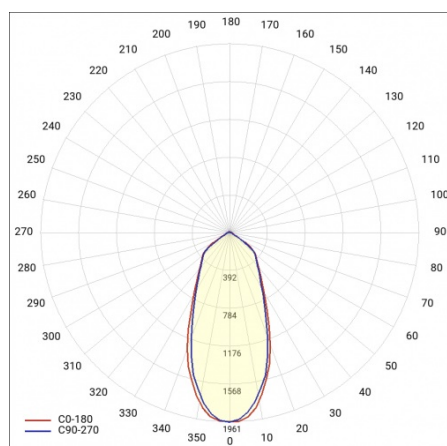

EXPO LED 2 4053LM 38° WHITE 830 (35W)

DETAILED CARD

TECHNICAL PARAMETERS TABLE

Rated power of the luminaire [W]:	35	Optics material:	aluminium
Index:	837944	Optics:	reflector
Colour temperature [K]:	3000	Material of the body:	aluminium
EAN:	5905963837944	Dimensions (H/W/T/S) [mm]:	107/225
Luminous flux [lm]:	4053	Ingress protection:	IP20
Light source:	LED	Net weight [kg]:	1.300
Beam angle [°]:	38°	Warranty [years]:	5
Colour of the body:	white	LED lifespan L90B10 [h]:	41000
Colour rendering index:	>80	Manual:	Download PDF
Luminous efficacy [lm/W]:	116	Supply voltage [V]:	220 - 240
Energy efficiency class:	E	Plik LDT:	Download
Electrical protection class:	I		

LIGHT CURVES

Card creation date: 07 July 2023

The company reserves the right to make design changes or upgrades in the presented product. Product data sheet does not constitute an offer. * Parameter tolerance is +/- 10%

This product is a subject to electric and electronic waste equipment regulations (WEEE).

Certificate CE - Nr:

Lena Lighting S.A.
ul. Kórnicka 52, 63-000 Środa Wielkopolska
tel. +48 61 28 60 333 (Pn-Pt, 8-16), e-mail: hello@lenalighting.pl, www.lenalighting.pl