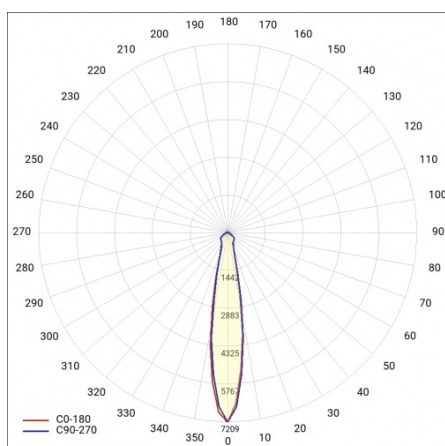

EXPO LED 2 4053LM 15° BLACK 830 (35W)

DETAILED CARD

TECHNICAL PARAMETERS TABLE

Rated power of the luminaire [W]:	35	Optics material:	aluminium
Index:	837463	Optics:	reflector
Colour temperature [K]:	3000	Material of the body:	aluminium
EAN:	5905963837463	Dimensions (H/W/T/S) [mm]:	107/225
Luminous flux [lm]:	4053	Ingress protection:	IP20
Light source:	LED	Net weight [kg]:	1.300
Beam angle [°]:	15°	Warranty [years]:	5
Colour of the body:	black	LED lifespan L90B10 [h]:	41000
Colour rendering index:	>80	Manual:	Download PDF
Luminous efficacy [lm/W]:	116	Supply voltage [V]:	220 - 240
Energy efficiency class:	E	Plik LDT:	Download
Electrical protection class:	I		

LIGHT CURVES

Card creation date: 07 July 2023

The company reserves the right to make design changes or upgrades in the presented product. Product data sheet does not constitute an offer. * Parameter tolerance is +/- 10%

This product is a subject to electric and electronic waste equipment regulations (WEEE).

Certificate CE - Nr:

Lena Lighting S.A.
ul. Kórnicka 52, 63-000 Środa Wielkopolska
tel. +48 61 28 60 333 (Pn-Pt, 8-16), e-mail: hello@lenalighting.pl, www.lenalighting.pl