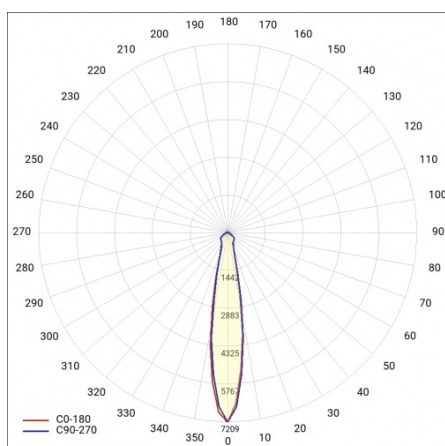

EXPO LED 2 4053LM 15° WHITE 830 (35W)

DETAILED CARD

TECHNICAL PARAMETERS TABLE

Rated power of the luminaire [W]:	35	Optics material:	aluminium
Index:	837821	Optics:	reflector
Colour temperature [K]:	3000	Material of the body:	aluminium
EAN:	5905963837821	Dimensions (H/W/T/S) [mm]:	107/225
Luminous flux [lm]:	4053	Ingress protection:	IP20
Light source:	LED	Net weight [kg]:	1.300
Beam angle [°]:	15°	Warranty [years]:	5
Colour of the body:	white	LED lifespan L90B10 [h]:	41000
Colour rendering index:	>80	Manual:	Download PDF
Luminous efficacy [lm/W]:	116	Supply voltage [V]:	220 - 240
Energy efficiency class:	E	Plik LDT:	Download
Electrical protection class:	I		

LIGHT CURVES

Card creation date: 07 July 2023

The company reserves the right to make design changes or upgrades in the presented product. Product data sheet does not constitute an offer. * Parameter tolerance is +/- 10%

This product is a subject to electric and electronic waste equipment regulations (WEEE).

Certificate CE - Nr:

Lena Lighting S.A.
ul. Kórnicka 52, 63-000 Środa Wielkopolska
tel. +48 61 28 60 333 (Pn-Pt, 8-16), e-mail: hello@lenalighting.pl, www.lenalighting.pl