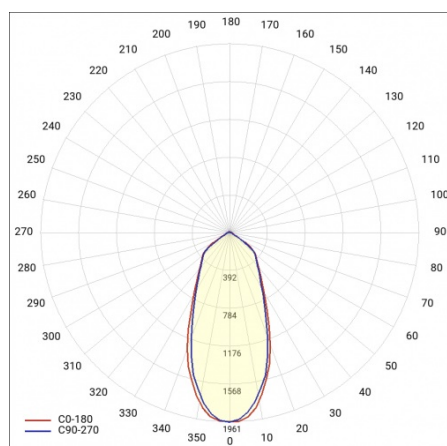

EXPO LED 2 3670LM 38° BLACK 940 (35W)

DETAILED CARD

TECHNICAL PARAMETERS TABLE

Rated power of the luminaire [W]:	35	Optics material:	aluminium
Index:	837678	Optics:	reflector
Colour temperature [K]:	4000	Material of the body:	aluminium
EAN:	5905963837678	Dimensions (H/W/T/S) [mm]:	107/225
Luminous flux [lm]:	3670	Ingress protection:	IP20
Light source:	LED	Net weight [kg]:	1.300
Beam angle [°]:	38°	Warranty [years]:	5
Colour of the body:	black	LED lifespan L90B10 [h]:	41000
Colour rendering index:	>90	Manual:	Download PDF
Luminous efficacy [lm/W]:	105	Supply voltage [V]:	220 - 240
Energy efficiency class:	E	Plik LDT:	Download
Electrical protection class:	I		

LIGHT CURVES

Card creation date: 07 July 2023

The company reserves the right to make design changes or upgrades in the presented product. Product data sheet does not constitute an offer. * Parameter tolerance is +/- 10%

This product is a subject to electric and electronic waste equipment regulations (WEEE).

Certificate CE - Nr:

Lena Lighting S.A.
ul. Kórnicka 52, 63-000 Środa Wielkopolska
tel. +48 61 28 60 333 (Pn-Pt, 8-16), e-mail: hello@lenalighting.pl, www.lenalighting.pl