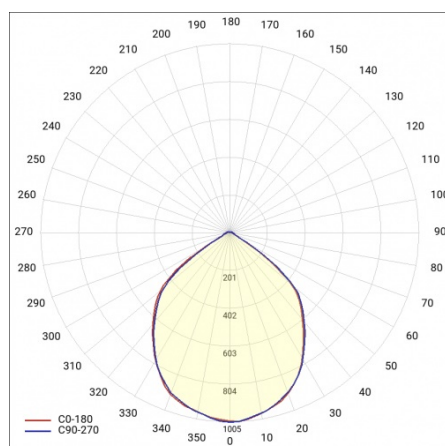

EXPO LED 2 3411LM 60° WHITE 930 (35W)

DETAILED CARD

TECHNICAL PARAMETERS TABLE

Rated power of the luminaire [W]:	35	Optics material:	aluminium
Index:	750090	Optics:	reflector
Colour temperature [K]:	3000	Material of the body:	aluminium
EAN:	5905963750090	Dimensions (H/W/T/S) [mm]:	107/225
Luminous flux [lm]:	3411	Ingress protection:	IP20
Light source:	LED	Net weight [kg]:	1.300
Beam angle [°]:	60°	Warranty [years]:	5
Colour of the body:	white	LED lifespan L90B10 [h]:	41000
Colour rendering index:	>90	Manual:	Download PDF
Luminous efficacy [lm/W]:	97	Supply voltage [V]:	220 - 240
Energy efficiency class:	F	Plik LDT:	Download
Electrical protection class:	I		

LIGHT CURVES

Card creation date: 07 July 2023

The company reserves the right to make design changes or upgrades in the presented product. Product data sheet does not constitute an offer. * Parameter tolerance is +/- 10%

This product is a subject to electric and electronic waste equipment regulations (WEEE).

Certificate CE - Nr:

Lena Lighting S.A.
ul. Kórnicka 52, 63-000 Środa Wielkopolska
tel. +48 61 28 60 333 (Pn-Pt, 8-16), e-mail: hello@lenalighting.pl, www.lenalighting.pl