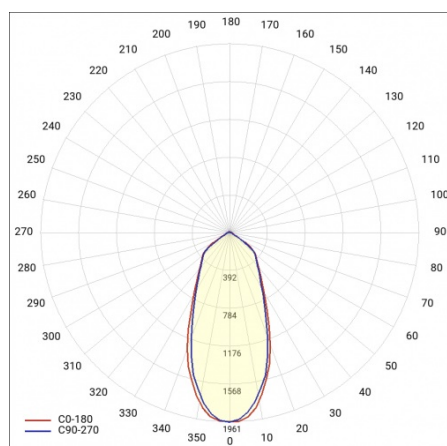

EXPO LED 2 3411LM 38° BLACK 930 (35W)

DETAILED CARD

TECHNICAL PARAMETERS TABLE

Rated power of the luminaire [W]:	35	Optics material:	aluminium
Index:	837616	Optics:	reflector
Colour temperature [K]:	3000	Material of the body:	aluminium
EAN:	5905963837616	Dimensions (H/W/T/S) [mm]:	107/225
Luminous flux [lm]:	3411	Ingress protection:	IP20
Light source:	LED	Net weight [kg]:	1.300
Beam angle [°]:	38°	Warranty [years]:	5
Colour of the body:	black	LED lifespan L90B10 [h]:	41000
Colour rendering index:	>90	Manual:	Download PDF
Luminous efficacy [lm/W]:	97	Supply voltage [V]:	220 - 240
Energy efficiency class:	F	Plik LDT:	Download
Electrical protection class:	I		

LIGHT CURVES

Card creation date: 07 July 2023

The company reserves the right to make design changes or upgrades in the presented product. Product data sheet does not constitute an offer. * Parameter tolerance is +/- 10%

This product is a subject to electric and electronic waste equipment regulations (WEEE).

Certificate CE - Nr:

Lena Lighting S.A.
ul. Kórnicka 52, 63-000 Środa Wielkopolska
tel. +48 61 28 60 333 (Pn-Pt, 8-16), e-mail: hello@lenalighting.pl, www.lenalighting.pl