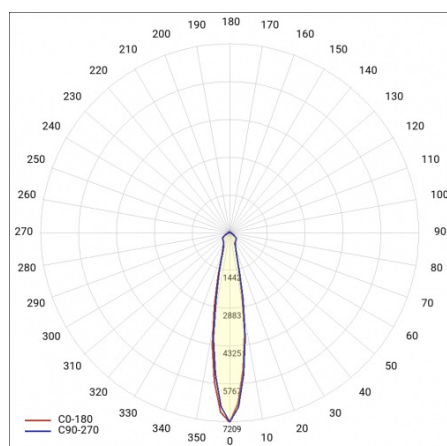

EXPO LED 2 3411LM 15° WHITE 930 (35W)

DETAILED CARD

TECHNICAL PARAMETERS TABLE

Rated power of the luminaire [W]:	35	Optics material:	aluminium
Index:	837852	Optics:	reflector
Colour temperature [K]:	3000	Material of the body:	aluminium
EAN:	5905963837852	Dimensions (H/W/T/S) [mm]:	107/225
Luminous flux [lm]:	3411	Ingress protection:	IP20
Light source:	LED	Net weight [kg]:	1.300
Beam angle [°]:	15°	Warranty [years]:	5
Colour of the body:	white	LED lifespan L90B10 [h]:	41000
Colour rendering index:	>90	Manual:	Download PDF
Luminous efficacy [lm/W]:	97	Supply voltage [V]:	220 - 240
Energy efficiency class:	F	Plik LDT:	Download
Electrical protection class:	I		

LIGHT CURVES

Card creation date: 07 July 2023

The company reserves the right to make design changes or upgrades in the presented product. Product data sheet does not constitute an offer. * Parameter tolerance is +/- 10%

This product is a subject to electric and electronic waste equipment regulations (WEEE).

Certificate CE - Nr:

Lena Lighting S.A.
ul. Kórnicka 52, 63-000 Środa Wielkopolska
tel. +48 61 28 60 333 (Pn-Pt, 8-16), e-mail: hello@lenalighting.pl, www.lenalighting.pl