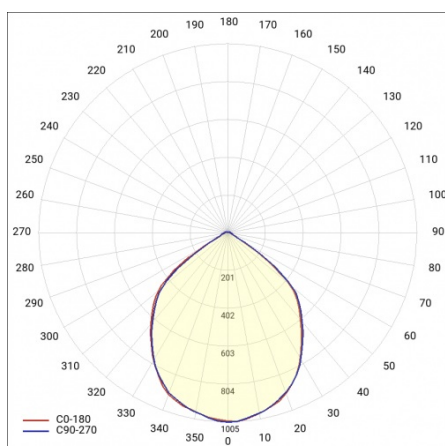

EXPO LED 2 2827LM 60° BLACK 830 (22W)

DETAILED CARD

TECHNICAL PARAMETERS TABLE

Rated power of the luminaire [W]:	22	Optics material:	aluminium
Index:	837692	Optics:	reflector
Colour temperature [K]:	3000	Material of the body:	aluminium
EAN:	5905963837692	Dimensions (H/W/T/S) [mm]:	107/225
Luminous flux [lm]:	2827	Ingress protection:	IP20
Light source:	LED	Net weight [kg]:	1.300
Beam angle [°]:	60°	Warranty [years]:	5
Colour of the body:	black	LED lifespan L90B10 [h]:	49000
Colour rendering index:	>80	Manual:	Download PDF
Luminous efficacy [lm/W]:	129	Supply voltage [V]:	220 - 240
Energy efficiency class:	D	Plik LDT:	Download
Electrical protection class:	I		

LIGHT CURVES

Card creation date: 07 July 2023

The company reserves the right to make design changes or upgrades in the presented product. Product data sheet does not constitute an offer. * Parameter tolerance is +/- 10%

This product is a subject to electric and electronic waste equipment regulations (WEEE).

Certificate CE - Nr:

Lena Lighting S.A.
ul. Kórnicka 52, 63-000 Środa Wielkopolska
tel. +48 61 28 60 333 (Pn-Pt, 8-16), e-mail: hello@lenalighting.pl, www.lenalighting.pl