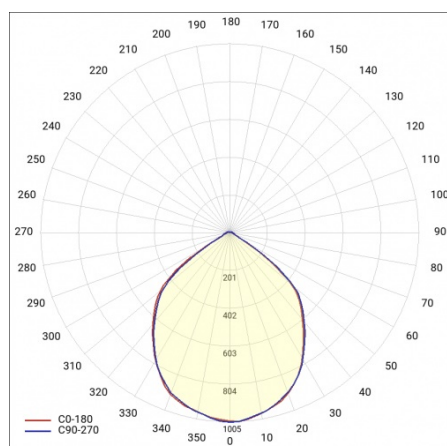

EXPO LED 2 2827LM 60° WHITE 830 (22W)

DETAILED CARD

TECHNICAL PARAMETERS TABLE

Rated power of the luminaire [W]:	22	Optics material:	aluminium
Index:	750052	Optics:	reflector
Colour temperature [K]:	3000	Material of the body:	aluminium
EAN:	5905963750052	Dimensions (H/W/T/S) [mm]:	107/225
Luminous flux [lm]:	2827	Ingress protection:	IP20
Light source:	LED	Net weight [kg]:	1.300
Beam angle [°]:	60°	Warranty [years]:	5
Colour of the body:	white	LED lifespan L90B10 [h]:	49000
Colour rendering index:	>80	Manual:	Download PDF
Luminous efficacy [lm/W]:	129	Supply voltage [V]:	220 - 240
Energy efficiency class:	D	Plik LDT:	Download
Electrical protection class:	I		

LIGHT CURVES

Card creation date: 07 July 2023

The company reserves the right to make design changes or upgrades in the presented product. Product data sheet does not constitute an offer. * Parameter tolerance is +/- 10%

This product is a subject to electric and electronic waste equipment regulations (WEEE).

Certificate CE - Nr:

Lena Lighting S.A.
ul. Kórnicka 52, 63-000 Środa Wielkopolska
tel. +48 61 28 60 333 (Pn-Pt, 8-16), e-mail: hello@lenalighting.pl, www.lenalighting.pl