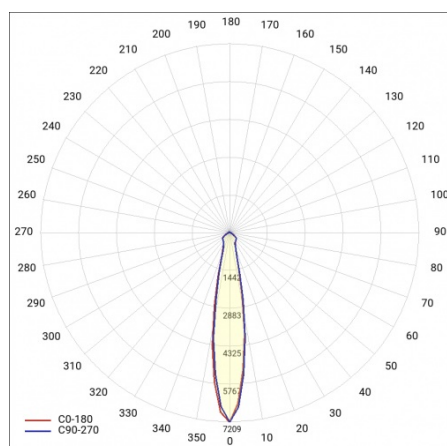

EXPO LED 2 2827LM 15° WHITE 830 (22W)

DETAILED CARD

TECHNICAL PARAMETERS TABLE

Rated power of the luminaire [W]:	22	Optics material:	aluminium
Index:	837814	Optics:	reflector
Colour temperature [K]:	3000	Material of the body:	aluminium
EAN:	5905963837814	Dimensions (H/W/T/S) [mm]:	107/225
Luminous flux [lm]:	2827	Ingress protection:	IP20
Light source:	LED	Net weight [kg]:	1.300
Beam angle [°]:	15°	Warranty [years]:	5
Colour of the body:	white	LED lifespan L90B10 [h]:	49000
Colour rendering index:	>80	Manual:	Download PDF
Luminous efficacy [lm/W]:	129	Supply voltage [V]:	220 - 240
Energy efficiency class:	D	Plik LDT:	Download
Electrical protection class:	I		

LIGHT CURVES

Card creation date: 07 July 2023

The company reserves the right to make design changes or upgrades in the presented product. Product data sheet does not constitute an offer. * Parameter tolerance is +/- 10%

This product is a subject to electric and electronic waste equipment regulations (WEEE).

Certificate CE - Nr:

Lena Lighting S.A.
ul. Kórnicka 52, 63-000 Środa Wielkopolska
tel. +48 61 28 60 333 (Pn-Pt, 8-16), e-mail: hello@lenalighting.pl, www.lenalighting.pl