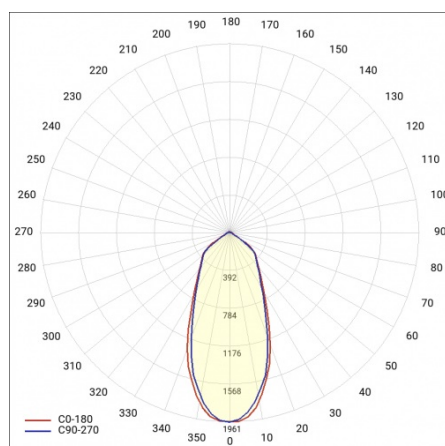

EXPO LED 2 2561LM 38° WHITE 940 (22W)

DETAILED CARD

TECHNICAL PARAMETERS TABLE

Rated power of the luminaire [W]:	22	Optics material:	aluminium
Index:	750021	Optics:	reflector
Colour temperature [K]:	4000	Material of the body:	aluminium
EAN:	5905963750021	Dimensions (H/W/T/S) [mm]:	107/225
Luminous flux [lm]:	2561	Ingress protection:	IP20
Light source:	LED	Net weight [kg]:	1.300
Beam angle [°]:	38°	Warranty [years]:	5
Colour of the body:	white	LED lifespan L90B10 [h]:	49000
Colour rendering index:	>90	Manual:	Download PDF
Luminous efficacy [lm/W]:	116	Supply voltage [V]:	220 - 240
Energy efficiency class:	E	Plik LDT:	Download
Electrical protection class:	I		

LIGHT CURVES

Card creation date: 07 July 2023

The company reserves the right to make design changes or upgrades in the presented product. Product data sheet does not constitute an offer. * Parameter tolerance is +/- 10%

This product is a subject to electric and electronic waste equipment regulations (WEEE).

Certificate CE - Nr:

Lena Lighting S.A.
ul. Kórnicka 52, 63-000 Środa Wielkopolska
tel. +48 61 28 60 333 (Pn-Pt, 8-16), e-mail: hello@lenalighting.pl, www.lenalighting.pl