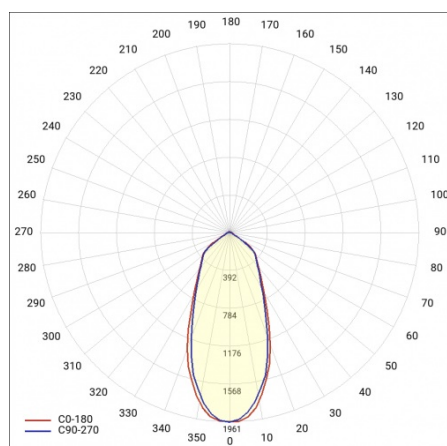

EXPO LED 2 2561LM 38° WHITE 940 (22W)

DETAILED CARD

TECHNICAL PARAMETERS TABLE

Rated power of the luminaire [W]:	22	Optics material:	aluminium
Index:	750021	Optics:	reflector
Colour temperature [K]:	4000	Material of the body:	aluminium
EAN:	5905963750021	Dimensions (H/W/T/S) [mm]:	107/225
Luminous flux [lm]:	2561	Ingress protection:	IP20
Light source:	LED	Net weight [kg]:	1.300
Beam angle [°]:	38°	Warranty [years]:	5
Colour of the body:	white	LED lifespan L90B10 [h]:	49000
Colour rendering index:	>90	Manual:	Download PDF
Luminous efficacy [lm/W]:	116	Supply voltage [V]:	220 - 240
Energy efficiency class:	E	Plik LDT:	Download
Electrical protection class:	I		

LIGHT CURVES

Card creation date: 07 July 2023

The company reserves the right to make design changes or upgrades in the presented product. Product data sheet does not constitute an offer. * Parameter tolerance is +/- 10%

This product is a subject to electric and electronic waste equipment regulations (WEEE).

Certificate CE - Nr:

Lena Lighting S.A.
ul. Kórnicka 52, 63-000 Środa Wielkopolska
tel. +48 61 28 60 333 (Pn-Pt, 8-16), e-mail: hello@lenalighting.pl, www.lenalighting.pl