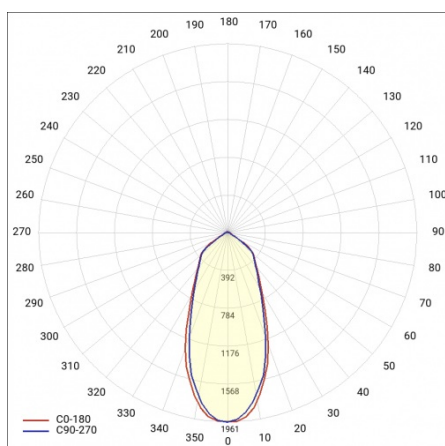

EXPO LED 2 2380LM 38° WHITE 930 (22W)

DETAILED CARD

TECHNICAL PARAMETERS TABLE

Rated power of the luminaire [W]:	22	Optics material:	aluminium
Index:	837968	Optics:	reflector
Colour temperature [K]:	3000	Material of the body:	aluminium
EAN:	5905963837968	Dimensions (H/W/T/S) [mm]:	107/225
Luminous flux [lm]:	2380	Ingress protection:	IP20
Light source:	LED	Net weight [kg]:	1.300
Beam angle [°]:	38°	Warranty [years]:	5
Colour of the body:	white	LED lifespan L90B10 [h]:	49000
Colour rendering index:	>90	Manual:	Download PDF
Luminous efficacy [lm/W]:	108	Supply voltage [V]:	220 - 240
Energy efficiency class:	E	Plik LDT:	Download
Electrical protection class:	I		

LIGHT CURVES

Card creation date: 07 July 2023

The company reserves the right to make design changes or upgrades in the presented product. Product data sheet does not constitute an offer. * Parameter tolerance is +/- 10%

This product is a subject to electric and electronic waste equipment regulations (WEEE).

Certificate CE - Nr:

Lena Lighting S.A.
ul. Kórnicka 52, 63-000 Środa Wielkopolska
tel. +48 61 28 60 333 (Pn-Pt, 8-16), e-mail: hello@lenalighting.pl, www.lenalighting.pl