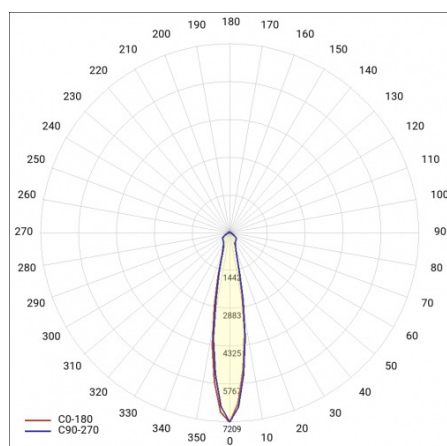

EXPO LED 2 2380LM 15° BLACK 930 (22W)

DETAILED CARD

TECHNICAL PARAMETERS TABLE

Rated power of the luminaire [W]:	22	Optics material:	aluminium
Index:	837487	Optics:	reflector
Colour temperature [K]:	3000	Material of the body:	aluminium
EAN:	5905963837487	Dimensions (H/W/T/S) [mm]:	107/225
Luminous flux [lm]:	2380	Ingress protection:	IP20
Light source:	LED	Net weight [kg]:	1.300
Beam angle [°]:	15°	Warranty [years]:	5
Colour of the body:	black	LED lifespan L90B10 [h]:	49000
Colour rendering index:	>90	Manual:	Download PDF
Luminous efficacy [lm/W]:	108	Supply voltage [V]:	220 - 240
Energy efficiency class:	E	Plik LDT:	Download
Electrical protection class:	I		

LIGHT CURVES

Card creation date: 07 July 2023

The company reserves the right to make design changes or upgrades in the presented product. Product data sheet does not constitute an offer. * Parameter tolerance is +/- 10%

This product is a subject to electric and electronic waste equipment regulations (WEEE).

Certificate CE - Nr:

Lena Lighting S.A.
ul. Kórnicka 52, 63-000 Środa Wielkopolska
tel. +48 61 28 60 333 (Pn-Pt, 8-16), e-mail: hello@lenalighting.pl, www.lenalighting.pl