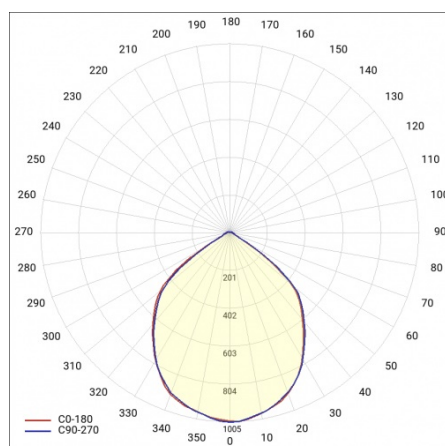

EXPO LED 2 1297LM 60° BLACK 840 (9W)

DETAILED CARD

TECHNICAL PARAMETERS TABLE

Rated power of the luminaire [W]:	9	Optics material:	aluminium
Index:	837746	Optics:	reflector
Colour temperature [K]:	4000	Material of the body:	aluminium
EAN:	5905963837746	Dimensions (H/W/T/S) [mm]:	107/225
Luminous flux [lm]:	1297	Ingress protection:	IP20
Light source:	LED	Net weight [kg]:	1.300
Beam angle [°]:	60°	Warranty [years]:	5
Colour of the body:	black	LED lifespan L90B10 [h]:	64000
Colour rendering index:	>80	Manual:	Download PDF
Luminous efficacy [lm/W]:	144	Supply voltage [V]:	220 - 240
Energy efficiency class:	D	Plik LDT:	Download
Electrical protection class:	I		

LIGHT CURVES

Card creation date: 07 July 2023

The company reserves the right to make design changes or upgrades in the presented product. Product data sheet does not constitute an offer. * Parameter tolerance is +/- 10%

This product is a subject to electric and electronic waste equipment regulations (WEEE).

Certificate CE - Nr:

Lena Lighting S.A.
ul. Kórnicka 52, 63-000 Środa Wielkopolska
tel. +48 61 28 60 333 (Pn-Pt, 8-16), e-mail: hello@lenalighting.pl, www.lenalighting.pl