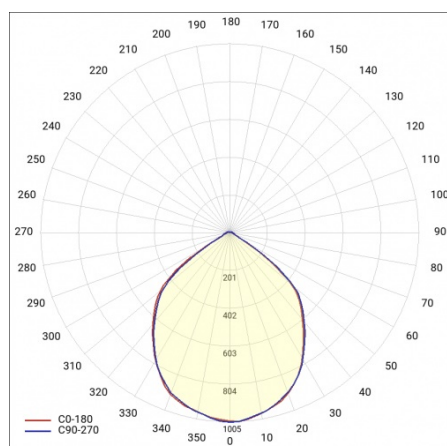

EXPO LED 2 1297LM 60° WHITE 840 (9W)

DETAILED CARD

TECHNICAL PARAMETERS TABLE

Rated power of the luminaire [W]:	9	Optics material:	aluminium
Index:	750106	Optics:	reflector
Colour temperature [K]:	4000	Material of the body:	aluminium
EAN:	5905963750106	Dimensions (H/W/T/S) [mm]:	107/225
Luminous flux [lm]:	1297	Ingress protection:	IP20
Light source:	LED	Net weight [kg]:	1.300
Beam angle [°]:	60°	Warranty [years]:	5
Colour of the body:	white	LED lifespan L90B10 [h]:	64000
Colour rendering index:	>80	Manual:	Download PDF
Luminous efficacy [lm/W]:	144	Supply voltage [V]:	220 - 240
Energy efficiency class:	D	Plik LDT:	Download
Electrical protection class:	I		

LIGHT CURVES

Card creation date: 07 July 2023

The company reserves the right to make design changes or upgrades in the presented product. Product data sheet does not constitute an offer. * Parameter tolerance is +/- 10%

This product is a subject to electric and electronic waste equipment regulations (WEEE).

Certificate CE - Nr:

Lena Lighting S.A.
ul. Kórnicka 52, 63-000 Środa Wielkopolska
tel. +48 61 28 60 333 (Pn-Pt, 8-16), e-mail: hello@lenalighting.pl, www.lenalighting.pl