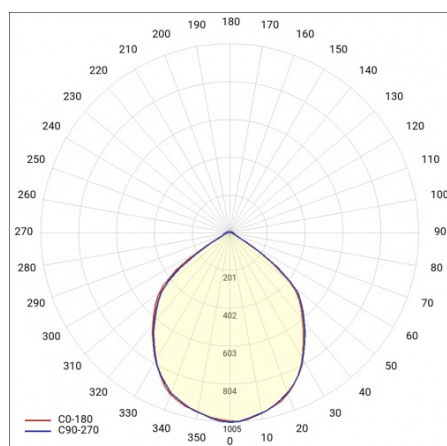

EXPO LED 2 1243LM 60° WHITE 830 (9W)

DETAILED CARD

TECHNICAL PARAMETERS TABLE

Rated power of the luminaire [W]:	9	Optics material:	aluminium
Index:	750045	Optics:	reflector
Colour temperature [K]:	3000	Material of the body:	aluminium
EAN:	5905963750045	Dimensions (H/W/T/S) [mm]:	107/225
Luminous flux [lm]:	1243	Ingress protection:	IP20
Light source:	LED	Net weight [kg]:	1.300
Beam angle [°]:	60°	Warranty [years]:	5
Colour of the body:	white	LED lifespan L90B10 [h]:	64000
Colour rendering index:	>80	Manual:	Download PDF
Luminous efficacy [lm/W]:	138	Supply voltage [V]:	220 - 240
Energy efficiency class:	D	Plik LDT:	Download
Electrical protection class:	I		

LIGHT CURVES

Card creation date: 07 July 2023

The company reserves the right to make design changes or upgrades in the presented product. Product data sheet does not constitute an offer. * Parameter tolerance is +/- 10%

This product is a subject to electric and electronic waste equipment regulations (WEEE).

Certificate CE - Nr:

Lena Lighting S.A.
ul. Kórnicka 52, 63-000 Środa Wielkopolska
tel. +48 61 28 60 333 (Pn-Pt, 8-16), e-mail: hello@lenalighting.pl, www.lenalighting.pl