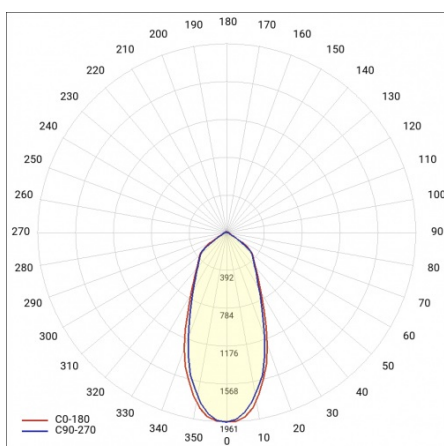

EXPO LED 2 1243LM 38° WHITE 830 (9W)

DETAILED CARD

TECHNICAL PARAMETERS TABLE

Rated power of the luminaire [W]:	9	Optics material:	aluminium
Index:	837920	Optics:	reflector
Colour temperature [K]:	3000	Material of the body:	aluminium
EAN:	5905963837920	Dimensions (H/W/T/S) [mm]:	107/225
Luminous flux [lm]:	1243	Ingress protection:	IP20
Light source:	LED	Net weight [kg]:	1.300
Beam angle [°]:	38°	Warranty [years]:	5
Colour of the body:	white	LED lifespan L90B10 [h]:	64000
Colour rendering index:	>80	Manual:	Download PDF
Luminous efficacy [lm/W]:	138	Supply voltage [V]:	220 - 240
Energy efficiency class:	D	Plik LDT:	Download
Electrical protection class:	I		

LIGHT CURVES

Card creation date: 07 July 2023

The company reserves the right to make design changes or upgrades in the presented product. Product data sheet does not constitute an offer. * Parameter tolerance is +/- 10%

This product is a subject to electric and electronic waste equipment regulations (WEEE).

Certificate CE - Nr:

Lena Lighting S.A.
ul. Kórnicka 52, 63-000 Środa Wielkopolska
tel. +48 61 28 60 333 (Pn-Pt, 8-16), e-mail: hello@lenalighting.pl, www.lenalighting.pl