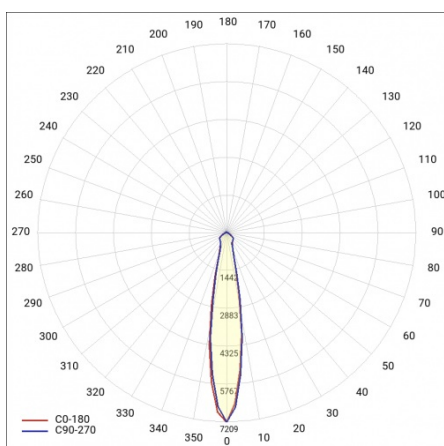

EXPO LED 2 1243LM 15° WHITE 830 (9W)

DETAILED CARD

TECHNICAL PARAMETERS TABLE

Rated power of the luminaire [W]:	9	Optics material:	aluminium
Index:	837807	Optics:	reflector
Colour temperature [K]:	3000	Material of the body:	aluminium
EAN:	5905963837807	Dimensions (H/W/T/S) [mm]:	107/225
Luminous flux [lm]:	1243	Ingress protection:	IP20
Light source:	LED	Net weight [kg]:	1.300
Beam angle [°]:	15°	Warranty [years]:	5
Colour of the body:	white	LED lifespan L90B10 [h]:	64000
Colour rendering index:	>80	Manual:	Download PDF
Luminous efficacy [lm/W]:	138	Supply voltage [V]:	220 - 240
Energy efficiency class:	D	Plik LDT:	Download
Electrical protection class:	I		

LIGHT CURVES

Card creation date: 07 July 2023

The company reserves the right to make design changes or upgrades in the presented product. Product data sheet does not constitute an offer. * Parameter tolerance is +/- 10%

This product is a subject to electric and electronic waste equipment regulations (WEEE).

Certificate CE - Nr:

Lena Lighting S.A.
ul. Kórnicka 52, 63-000 Środa Wielkopolska
tel. +48 61 28 60 333 (Pn-Pt, 8-16), e-mail: hello@lenalighting.pl, www.lenalighting.pl