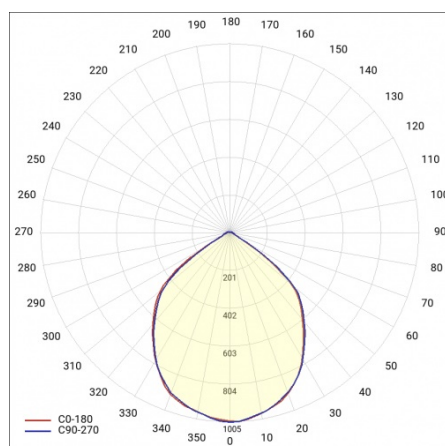

EXPO LED 2 1046LM 60° WHITE 930 (9W)

DETAILED CARD

TECHNICAL PARAMETERS TABLE

Rated power of the luminaire [W]:	9	Optics material:	aluminium
Index:	750076	Optics:	reflector
Colour temperature [K]:	3000	Material of the body:	aluminium
EAN:	5905963750076	Dimensions (H/W/T/S) [mm]:	107/225
Luminous flux [lm]:	1046	Ingress protection:	IP20
Light source:	LED	Net weight [kg]:	1.300
Beam angle [°]:	60°	Warranty [years]:	5
Colour of the body:	white	LED lifespan L90B10 [h]:	64000
Colour rendering index:	>90	Manual:	Download PDF
Luminous efficacy [lm/W]:	116	Supply voltage [V]:	220 - 240
Energy efficiency class:	E	Plik LDT:	Download
Electrical protection class:	I		

LIGHT CURVES

Card creation date: 07 July 2023

The company reserves the right to make design changes or upgrades in the presented product. Product data sheet does not constitute an offer. * Parameter tolerance is +/- 10%

This product is a subject to electric and electronic waste equipment regulations (WEEE).

Certificate CE - Nr:

Lena Lighting S.A.
ul. Kórnicka 52, 63-000 Środa Wielkopolska
tel. +48 61 28 60 333 (Pn-Pt, 8-16), e-mail: hello@lenalighting.pl, www.lenalighting.pl