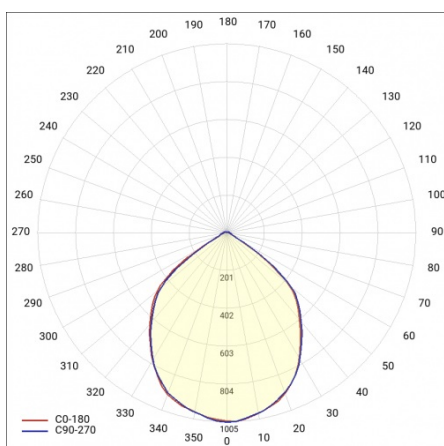

EXPO LED 2 1046LM 60° WHITE 930 (9W)

DETAILED CARD

TECHNICAL PARAMETERS TABLE

Rated power of the luminaire [W]:	9	Optics material:	aluminium
Index:	750076	Optics:	reflector
Colour temperature [K]:	3000	Material of the body:	aluminium
EAN:	5905963750076	Dimensions (H/W/T/S) [mm]:	107/225
Luminous flux [lm]:	1046	Ingress protection:	IP20
Light source:	LED	Net weight [kg]:	1.300
Beam angle [°]:	60°	Warranty [years]:	5
Colour of the body:	white	LED lifespan L90B10 [h]:	64000
Colour rendering index:	>90	Manual:	Download PDF
Luminous efficacy [lm/W]:	116	Supply voltage [V]:	220 - 240
Energy efficiency class:	E	Plik LDT:	Download
Electrical protection class:	I		

LIGHT CURVES

Card creation date: 07 July 2023

The company reserves the right to make design changes or upgrades in the presented product. Product data sheet does not constitute an offer. * Parameter tolerance is +/- 10%

This product is a subject to electric and electronic waste equipment regulations (WEEE).

Certificate CE - Nr:

Lena Lighting S.A.
ul. Kórnicka 52, 63-000 Środa Wielkopolska
tel. +48 61 28 60 333 (Pn-Pt, 8-16), e-mail: hello@lenalighting.pl, www.lenalighting.pl