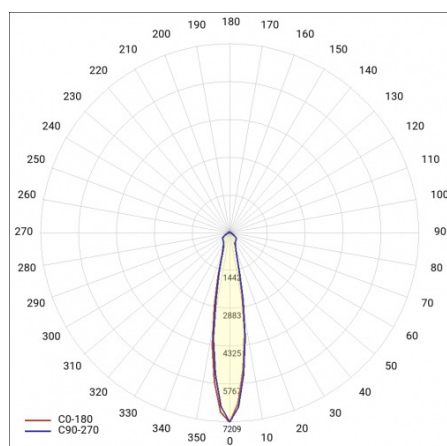

EXPO LED 2 1046LM 15° BLACK 930 (9W)

DETAILED CARD

TECHNICAL PARAMETERS TABLE

Rated power of the luminaire [W]:	9	Optics material:	aluminium
Index:	837470	Optics:	reflector
Colour temperature [K]:	3000	Material of the body:	aluminium
EAN:	5905963837470	Dimensions (H/W/T/S) [mm]:	107/225
Luminous flux [lm]:	1046	Ingress protection:	IP20
Light source:	LED	Net weight [kg]:	1.300
Beam angle [°]:	15°	Warranty [years]:	5
Colour of the body:	black	LED lifespan L90B10 [h]:	64000
Colour rendering index:	>90	Manual:	Download PDF
Luminous efficacy [lm/W]:	116	Supply voltage [V]:	220 - 240
Energy efficiency class:	E	Plik LDT:	Download
Electrical protection class:	I		

LIGHT CURVES

Card creation date: 07 July 2023

The company reserves the right to make design changes or upgrades in the presented product. Product data sheet does not constitute an offer. * Parameter tolerance is +/- 10%

This product is a subject to electric and electronic waste equipment regulations (WEEE).

Certificate CE - Nr:

Lena Lighting S.A.
ul. Kórnicka 52, 63-000 Środa Wielkopolska
tel. +48 61 28 60 333 (Pn-Pt, 8-16), e-mail: hello@lenalighting.pl, www.lenalighting.pl