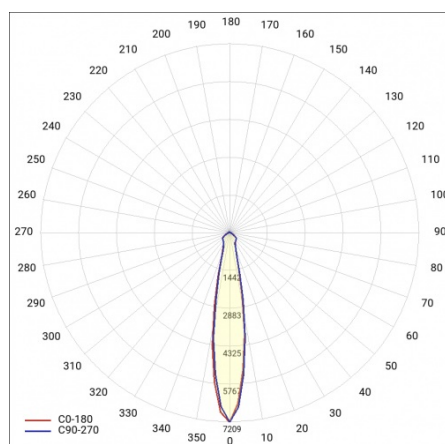

EXPO LED 2 1046LM 15° WHITE 930 (9W)

DETAILED CARD

TECHNICAL PARAMETERS TABLE

Rated power of the luminaire [W]:	9	Optics material:	aluminium
Index:	837838	Optics:	reflector
Colour temperature [K]:	3000	Material of the body:	aluminium
EAN:	5905963837838	Dimensions (H/W/T/S) [mm]:	107/225
Luminous flux [lm]:	1046	Ingress protection:	IP20
Light source:	LED	Net weight [kg]:	1.300
Beam angle [°]:	15°	Warranty [years]:	5
Colour of the body:	white	LED lifespan L90B10 [h]:	64000
Colour rendering index:	>90	Manual:	Download PDF
Luminous efficacy [lm/W]:	116	Supply voltage [V]:	220 - 240
Energy efficiency class:	E	Plik LDT:	Download
Electrical protection class:	I		

LIGHT CURVES

Card creation date: 07 July 2023

The company reserves the right to make design changes or upgrades in the presented product. Product data sheet does not constitute an offer. * Parameter tolerance is +/- 10%

This product is a subject to electric and electronic waste equipment regulations (WEEE).

Certificate CE - Nr:

Lena Lighting S.A.
ul. Kórnicka 52, 63-000 Środa Wielkopolska
tel. +48 61 28 60 333 (Pn-Pt, 8-16), e-mail: hello@lenalighting.pl, www.lenalighting.pl