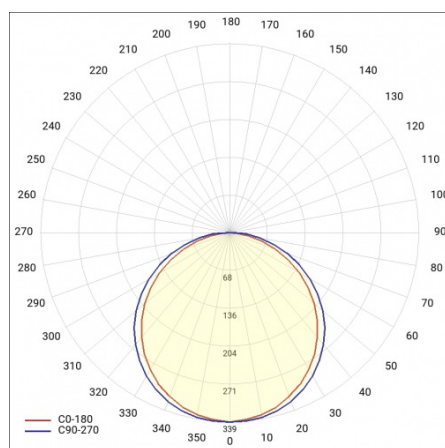

CONTRA LED 595X595MM 5000LM 840 IP40/IP20 II CL. MAT PS 36W DALI

DETAILED CARD

TECHNICAL PARAMETERS TABLE

Rated power of the luminaire [W]:	36	Optics material:	PMMA
Index:	374593	Optics:	lens
EAN:	5905963374593	Material of the body:	coated aluminium
Light source:	LED	Colour of the body:	white
Luminous flux [lm]:	5000	Impact resistance:	IK06
Diffuser type:	MAT	Ingress protection:	IP40/IP20
Supply voltage [V]:	220-240	Mounting version:	podtynkowy, natynkowy, zwieszany
DIMM DALI:	yes	Working temperature [°C]:	from 0 to +35
Frequency [Hz]:	50-60	Net weight [kg]:	1.600
Beam angle [°]:	110	Category type:	louvres
Dimensions (H/W/T/S) [mm]:	595/595/30	LED lifespan L70B50 [h]:	228000
Luminous efficacy [lm/W]:	139	LED lifespan L80B20 [h]:	143000
Energy efficiency class:	C	LED lifespan L90B10 [h]:	68000
Electrical protection class:	II	Light distribution type:	lambertian
Colour temperature [K]:	4000	Additional accessories:	ramka natynkowa, system zwieszania
Colour rendering index:	>80	Warranty [years]:	5
SDCM:	≤ 2	CE certificate:	104/2024
Surge protection [kV]:	2	Manual:	Download PDF
Diffuser material:	PS	Photobiological safety:	RG0 - exempt (no photobiological hazard)
Diffuser colour:	milky	Plik LDT:	Download

LIGHT CURVES