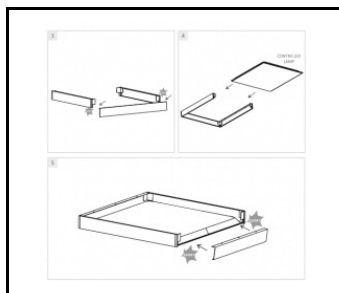

CONTRA LED surface-mounted frame CLICK 600x600x65mm (374715)