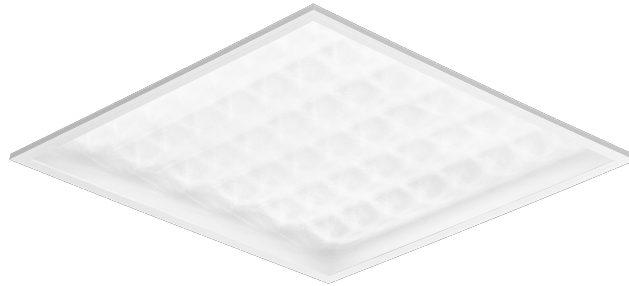

CONTRA LED 595X595MM 4500LM 840 IP40/IP20 II CL. PRM PS 31W DALI

DETAILED CARD

TECHNICAL PARAMETERS

Index:	374586
Ingress protection:	IP40/IP20
Impact resistance:	IK06
Rated power of the luminaire [W]*:	31
Luminous flux [lm]*:	4500
Colour temperature [K]:	4000
Colour rendering index:	>80
Energy efficiency class:	C
Electrical protection class:	II
Material of the body:	coated aluminium

CHARACTERISTICS

Contra LED versatile LED panel characterised by its low, slim profile and elegant design. Adapted for flush-mounted installation in modular ceilings, surface-mounted or suspended using an additional frame (available as an accessory). Luminaire with integrated energy-saving LED module, made of white painted aluminium profile, equipped with structured multi-layer PS MAT or PRM shade for perfect light diffusion.

APPLICATION

The luminaire is intended for indoor use in office (offices, conference rooms) or representative use (hotels, restaurants); illumination of public facilities, including hospitals, educational facilities, offices, halls, garages, passageways, warehouses, shops, as well as in the food industry and food-related retail and service facilities. The unique design and excellent light performance enable CONTRA LED to be used as the main source of light, also for work that requires visual focus. The lamp is suitable for both new applications and the replacement of traditional T8 and T5 luminaires with energy-efficient LED solutions.