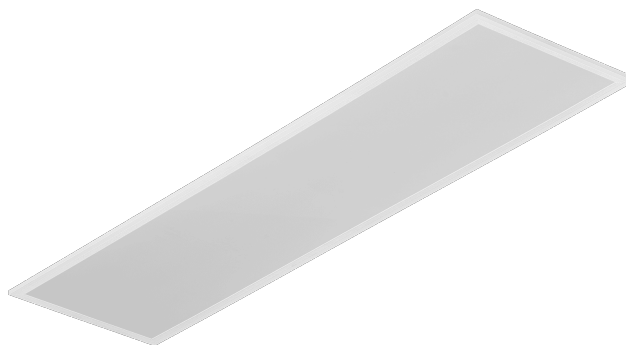

# CONTRA LED 1195X295MM 4300LM 840 IP40/IP20 II CL. MAT PS 31W

DETAILED CARD

## CHARACTERISTICS

Contra LED versatile LED panel characterised by its low, slim profile and elegant design. Adapted for flush-mounted installation in modular ceilings, surface-mounted or suspended using an additional frame (available as an accessory). Luminaire with integrated energy-saving LED module, made of white painted aluminium profile, equipped with structured multi-layer PS MAT or PRM shade for perfect light diffusion.

## TECHNICAL PARAMETERS TABLE

Index:	374555	Material of the body:	coated aluminium
EAN:	5905963374555	Colour of the body:	white
Light source:	LED	Dimensions (H/W/T/S) [mm]:	1195/295/30
Rated power of the luminaire [W]:	31	Impact resistance:	IK06
Supply voltage [V]:	220-240	Ingress protection:	IP40/IP20
Frequency [Hz]:	50-60	Mounting version:	recessed, surface, suspended
Luminous flux [lm]:	4300	Working temperature [°C]:	from 0 to +35
Luminous efficacy [lm/W]:	139	Net weight [kg]:	1.200
Energy efficiency class:	C	Category type:	louvres
Electrical protection class:	II	LED lifespan L70B50 [h]:	228000
Colour temperature [K]:	4000	LED lifespan L80B20 [h]:	143000
Colour rendering index:	>80	LED lifespan L90B10 [h]:	68000
Beam angle [°]:	110	Light distribution type:	lambertian
Surge protection [kV]:	1	Additional accessories:	surface frame. pendant system
Diffuser material:	PS	Warranty [years]:	5
Diffuser type:	MAT	CE certificate:	<a href="#">80/2023</a>
Diffuser colour:	milky	Manual:	<a href="#">Download PDF</a>
Optics material:	PMMA	Photobiological safety:	RG0 - exempt (no photobiological hazard)
Optics:	lens		