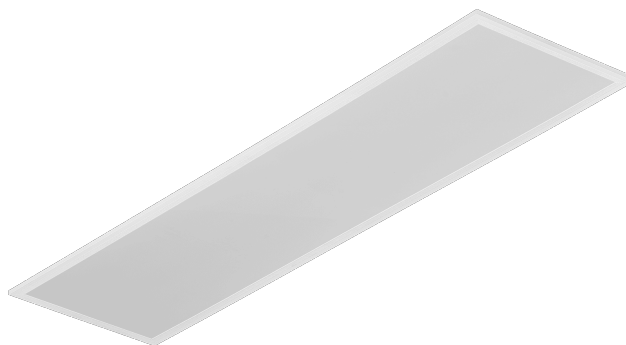

CONTRA LED 1195X295MM 4300LM 840 IP40/IP20 II CL. MAT PS 31W

DETAILED CARD

TECHNICAL PARAMETERS

Index:	374555
Ingress protection:	IP40/IP20
Impact resistance:	IK06
Rated power of the luminaire [W]*:	31
Luminous flux [lm]*:	4300
Colour temperature [K]:	4000
Colour rendering index:	>80
Energy efficiency class:	C
Electrical protection class:	II
Material of the body:	coated aluminium

CHARACTERISTICS

Contra LED versatile LED panel characterised by its low, slim profile and elegant design. Adapted for flush-mounted installation in modular ceilings, surface-mounted or suspended using an additional frame (available as an accessory). Luminaire with integrated energy-saving LED module, made of white painted aluminium profile, equipped with structured multi-layer PS MAT or PRM shade for perfect light diffusion.

APPLICATION

The luminaire is intended for indoor use in office (offices, conference rooms) or representative use (hotels, restaurants); illumination of public facilities, including hospitals, educational facilities, offices, halls, garages, passageways, warehouses, shops, as well as in the food industry and food-related retail and service facilities. The unique design and excellent light performance enable CONTRA LED to be used as the main source of light, also for work that requires visual focus. The lamp is suitable for both new applications and the replacement of traditional T8 and T5 luminaires with energy-efficient LED solutions.