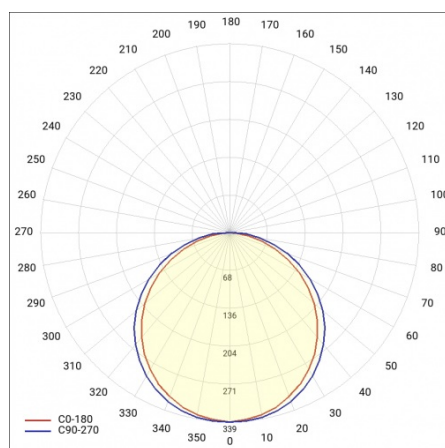

CONTRA LED 1195X295MM 4300LM 840 IP40/IP20 II CL. MAT PS 31W

DETAILED CARD

TECHNICAL PARAMETERS TABLE

Rated power of the luminaire [W]:	31	Optics material:	PMMA
Index:	374555	Optics:	lens
EAN:	5905963374555	Material of the body:	coated aluminium
Light source:	LED	Colour of the body:	white
Luminous flux [lm]:	4300	Impact resistance:	IK06
Diffuser type:	MAT	Ingress protection:	IP40/IP20
Supply voltage [V]:	220-240	Mounting version:	podtynkowy, natynkowy, zwieszany
Frequency [Hz]:	50-60	Working temperature [°C]:	from 0 to +35
Beam angle [°]:	110	Net weight [kg]:	1.200
Dimensions (H/W/T/S) [mm]:	1195/295/30	Category type:	louvres
Luminous efficacy [lm/W]:	139	LED lifespan L70B50 [h]:	228000
Energy efficiency class:	C	LED lifespan L80B20 [h]:	143000
Electrical protection class:	II	LED lifespan L90B10 [h]:	68000
Colour temperature [K]:	4000	Light distribution type:	lambertian
Colour rendering index:	>80	Additional accessories:	ramka natynkowa, system zwieszania
SDCM:	≤ 2	Warranty [years]:	5
Surge protection [kV]:	1	CE certificate:	26/2025
Diffuser material:	PS	Manual:	Download PDF
Diffuser colour:	milky	Photobiological safety:	RG0 - exempt (no photobiological hazard)
		Plik LDT:	Download

LIGHT CURVES